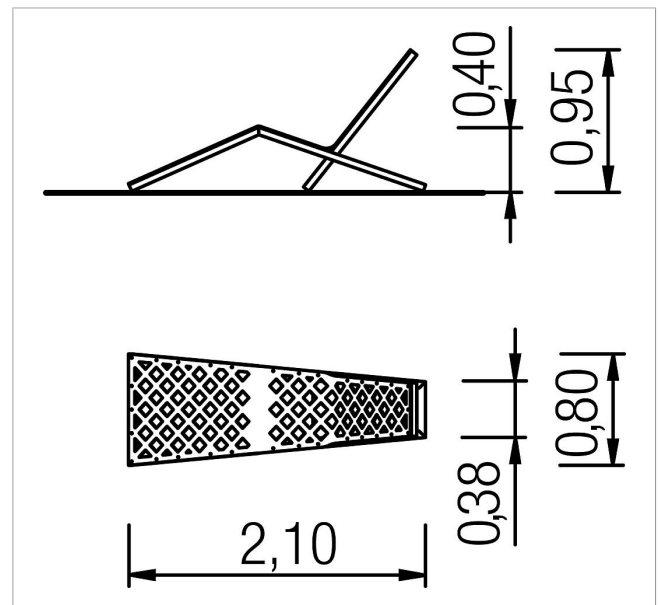

5 60 418 0

Lounger Prunus

made in germany

Scope of delivery

1x lounger Prunus: powder-coated steel, colourless oiled hardwood

	Material	Steel powder., rubber
	Foundation level	FL 3
	Minimum space	-
	Free falling height	-
	Impact protection net	-
	Foundations	3x CF
	Assembly	2 persons/1,5 h
	Largest section	214x80x103 cm