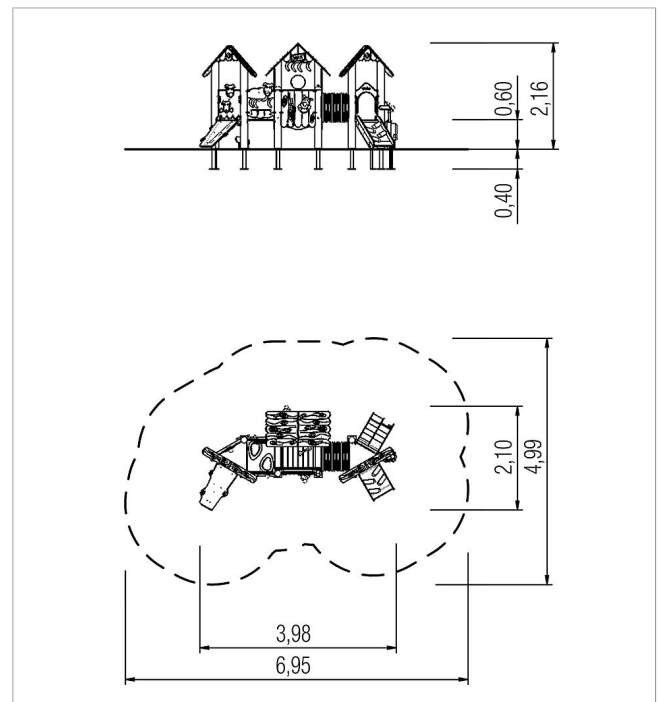

### Scope of delivery

- 12x post construction: soft wood
- 5x platform: high pressure laminate (HPL)
- 2x roof klein: high pressure laminate (HPL)
- 1x tree board: soft wood, high pressure laminate (HPL)
- 1x marble run: soft wood, high pressure laminate (HPL)
- 1x ladder: high pressure laminate (HPL)
- 1x tunnel crossing: high pressure laminate (HPL), Polypropylen (PP)
- 1x parapet bone: soft wood, high pressure laminate (HPL)
- 2x grip set: high pressure laminate (HPL), plastic
- 1x parapet dog spy: high pressure laminate (HPL)
- 1x parapet dog quarrel: high pressure laminate (HPL), steel galvanised
- 1x parapet sausage thief: high pressure laminate (HPL)
- 1x deco cat: high pressure laminate (HPL)
- 2x deco bone: high pressure laminate (HPL)
- 1x panel with bone: high pressure laminate (HPL)
- 1x telescope: steel galvanised
- 1x stirring drum with dog: soft wood, high pressure laminate (HPL), plastic-coated steel cable
- 1x play house Dog house: soft wood, high pressure laminate (HPL), acrylic glas (UV-resistant), plastic-coated steel cable
- 1x play house platform: soft wood, high pressure laminate (HPL)
- fittings: stainless steel (V2A)

	Material	SW pi
	Foundation level	ET 400
	Minimum space	4,99x6,95x2,40 m
	Free falling height	59 cm
	Impact protection net	-
	Foundations	16x CF or 4x PFs + 11x PFr