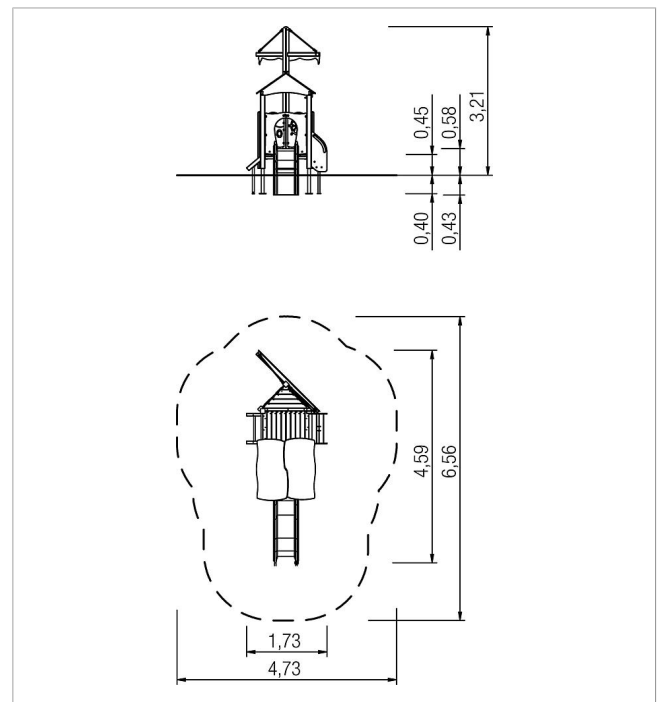

5 11 076 011 03

**playo play ship Mary,  
solo**

made in germany

### Scope of delivery

2x adapter: softwood or steel  
 7x post construction: softwood or steel  
 3x platform construction: softwood  
 1x roof: high-pressure laminate (HPL)  
 1x ladder schräg: softwood, stainless steel (V2A)  
 1x stairs: softwood, high-pressure laminate (HPL)  
 2x parapet: high-pressure laminate (HPL)  
 1x passage safety device: stainless steel (V2A)  
 1x slide entry board: high-pressure laminate (HPL)  
 1x play parapet porthole: high-pressure laminate (HPL) , plastic  
 1x play parapet hole: high-pressure laminate (HPL) , Acrylglas (UV-Beständig)  
 1x play parapet ship's wheel: high-pressure laminate (HPL) , galvanised steel  
 2x deco element: high-pressure laminate (HPL)  
 1x grip set: aluminium, coated  
 fittings: stainless steel (V2A)

	Material	SW pi
	Foundation level	ET 400
	Minimum space	4,73x6,56x3,28 m
	Free falling height	58 cm
	Impact protection net	7,5 m <sup>2</sup>
	Foundations	10x CF or 10x PFs