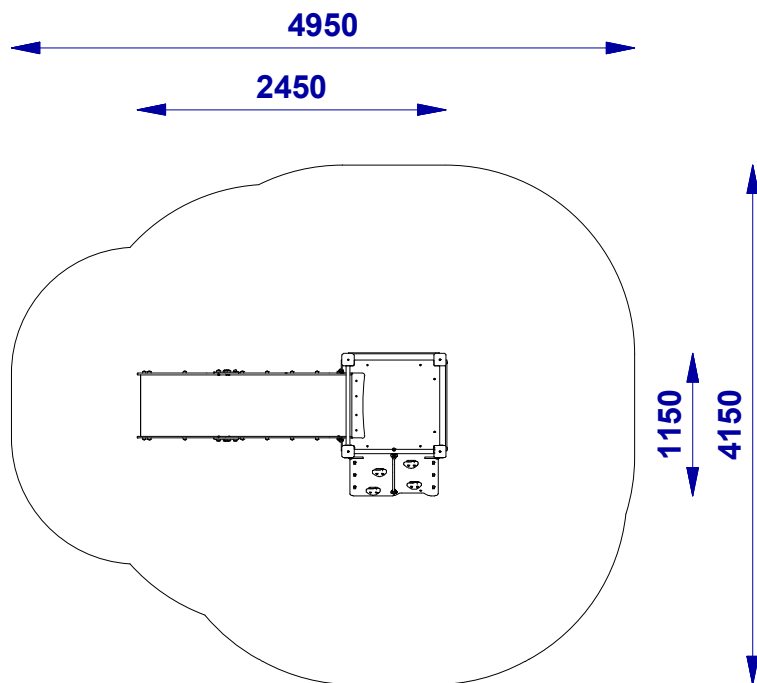

• 10001 WOODEN SET

• Technical data:

Dimensions	2,45 x 1,15 m
Safe zone	4,95 x 4,15 m
Total height	1,8 m
Free fall height	1,0 m
Age	3+
Conformity with PN-EN 1176	YES
Platform	1x 1,0 m
Slide	1x 1,0 m

● 10001 WOODEN SET

Set contents:	
Module:	Qty:
640.S.HD.001 BP_WKL	2
640.S.W.002.01000 WW_1000	1
640.S.W.003.01000 SL_1000	1
640.S.WD.002.01000 W4_1000	1

Construction	Galvanized and powder coated steel	
	Stainless steel	
	Square 90x90 glued laminated timber, impregnated	✓
Connectors	Stainless and galvanized	✓
		✓
Decorative elements	Polyethylene plastic (HDPE)	✓
	Polycarbonate (PC)	
	Hardwood plywood painted with certified chalkboard paint	
Metal elements	Galvanized and powder coated steel	✓
	Stainless steel	✓
Slide	Stainless steel with polyethylene plastic (HDPE)	✓
	Whole polyethylene plastic (LLDPE)	
	Whole stainless steel	
Ropes	Polypropylene rope with steel core	✓
Rope connectors	Aluminum and polyamide	✓
Caps	Polyamide	✓
Platforms	Polyethylene plastic (HDPE) with antiskid layer	
	Anti-slip and waterproof plywood	✓
Anchoring	Construction elements - 800 mm in ground	
	Powder coated steel post - 800 mm in ground	✓
Chain	Stainless steel	
	Galvanized steel	
Slings	Stainless steel with bearings	
Seats	Flat with aluminum core, covered with rubber, certified	
	Bucket with aluminum core, covered with rubber, certified	
	Rope "Birds nest" with metal core, certified	
Spring	20 x 200 x 400 mm - certified	

In relation to free fall height / HIC, norm PN-EN 1176-1 allow the following impact absorbing surfaces.

Material	Grain size [mm]	Depth [mm]	Critical fall height [mm]
Turf	-	-	≤1000
Bark	20 - 80	200	≤2000
		300	≤3000
Wood chips	5 - 30	200	≤2000
		300	≤3000
Sand	0,25 - 8	200	≤2000
		300	≤3000
Gravel	0,25 - 8	200	≤2000
		300	≤3000
Other	as tested to HIC (see EN 1177)		as tested