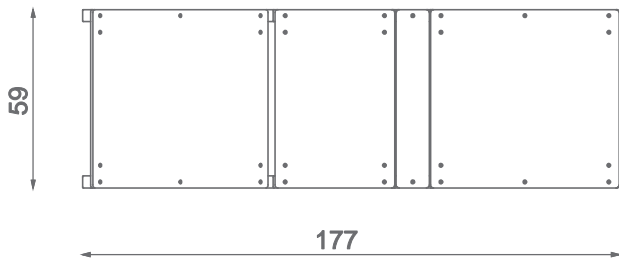

Information about the product

Dimensions	59 x 177 cm
Overall height	76 cm

Functions

SCALE 1:25

Materials

Solid construction made of blacksteel S235JR, cleaned in the sandblasting process

Anti-slip 10 mm hpl plate