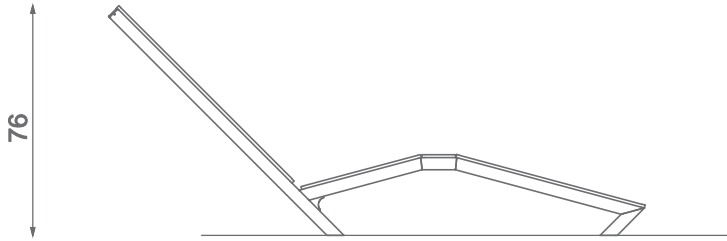

Information about the product

Dimensions	59 x 177 cm
Overall height	76 cm

Functions

SCALE 1:25

Materials

Solid construction made of blacksteel S235JR, cleaned in the sandblasting process

Anti-slip 10 mm hpl plate