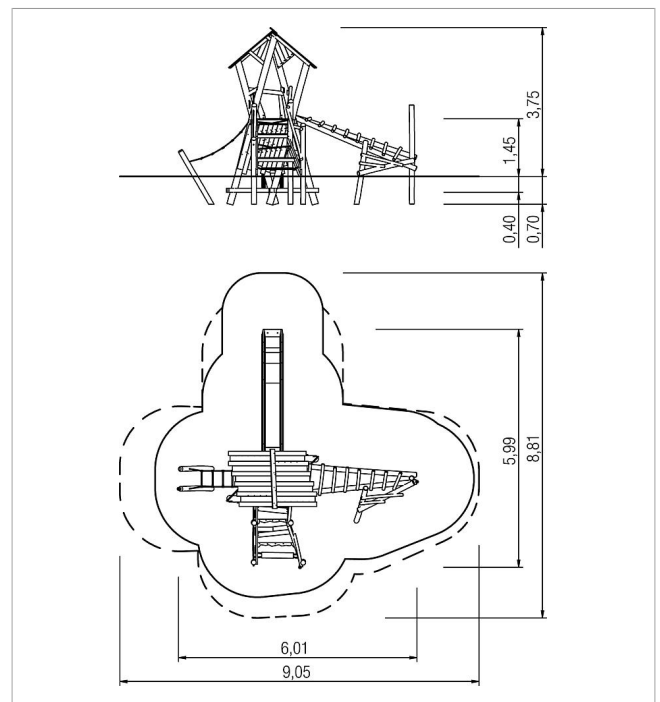

5 45 372 053 08

**paradiso play unit
Marte, solo**

made in germany

Scope of delivery

4x post construction: robinia
 1x tower chaos: robinia
 1x chaos roof: robinia
 1x chicken ladder: robinia
 1x rope ladder: robinia, plastic-coated steel cable
 1x stairs: robinia, stainless steel (V2A)
 2x parapet chaos: robinia
 1x passage safety device: robinia
 1x slide entry board chaos: robinia
 1x access restriction: robinia
 1x grip set: aluminium, coated
 4x square timber: robinia
 fittings: stainless steel (V2A)

	Material	Robinia oiled
	Foundation level	FL 3
	Minimum space	9,05x8,81x3,75 m
	Free falling height	145 cm
	Impact protection net	39,0 m ²
	Foundations	8x CF