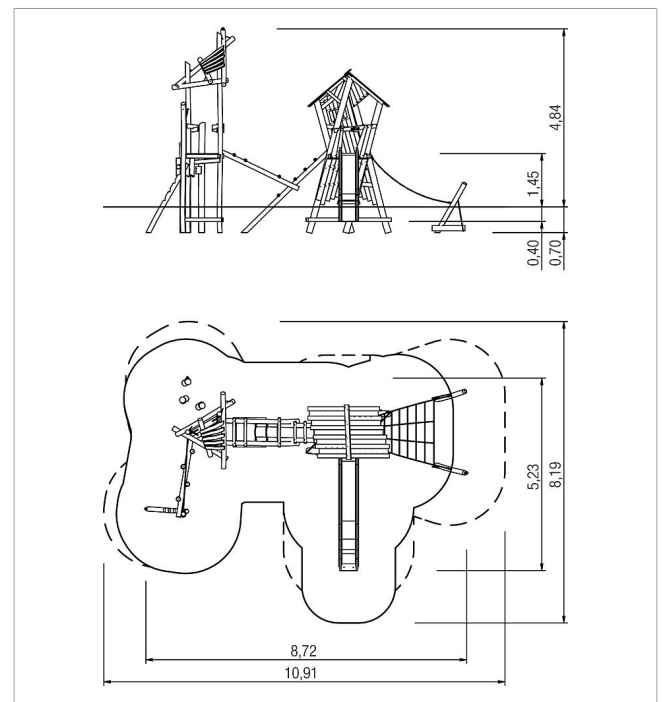

5 45 373 053 09

paradiso play unit Alva, solo

made in germany

Scope of delivery

- 3x post construction: robinia
- 1x tower chaos: robinia
- 1x platform construction: robinia
- 1x chaos roof: robinia
- 1x chaos roof: robinia
- 1x fishermen's net ascent: robinia, plastic-coated steel cable
- 1x stake ascent: robinia
- 1x stake ascent floating: robinia, plastic-coated steel cable
- 1x crossed rungs bridge: robinia, plastic-coated steel cable
- 1x parapet chaos with lattice window : robinia, stainless steel (V2A)
- 2x parapet chaos: robinia
- 1x passage safety device: robinia
- 1x slide entry board chaos: robinia
- 4x access restriction: robinia
- 1x grip set: aluminium, coated
- 7x square timber: robinia
- fittings: stainless steel (V2A)

	Material	Robinia oiled
	Foundation level	FL 3
	Minimum space	10,91x8,19x4,84 m
	Free falling height	145 cm
	Impact protection net	40,5 m ²
	Foundations	12x CF