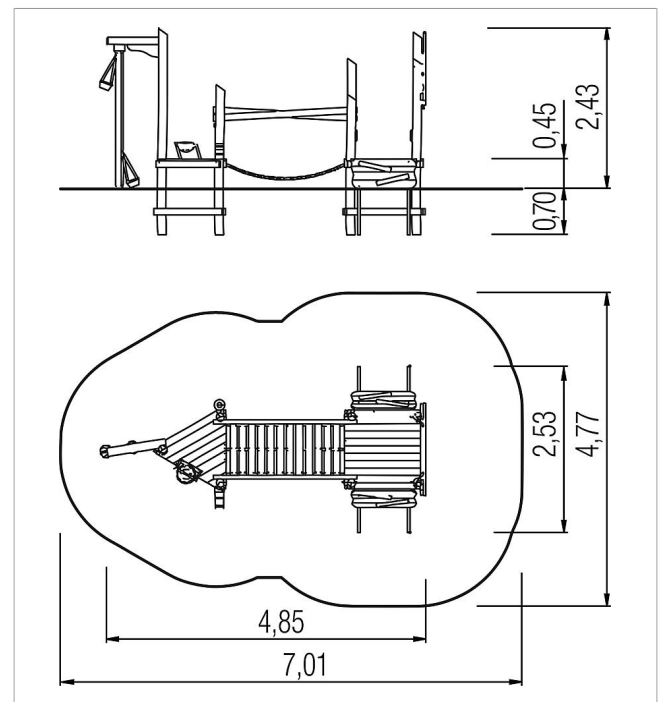

5 45 395 063 00

paradiso play unit Ylva

made in germany

Scope of delivery

7x post construction: robinia
 2x platform construction: robinia
 2x ramp: robinia
 1x bridge straight: robinia, stainless steel (V2A)
 1x roof panel: robinia
 2x grip set: Aluminium, beschichtet
 7x square timber: robinia
 1x sand crame: robinia, stainless steel (V2A)
 1x sand wheel: Polypropylen
 1x sand sieve: stainless steel (V2A)
 1x sand silo: stainless steel (V2A)
 fittings: stainless steel (V2A)

| | | |
|---|-----------------------|------------------|
|  | Material | Robinia natural |
|  | Foundation level | FL 3 |
|  | Minimum space | 7,02x4,77x2,45 m |
|  | Free falling height | 45 cm |
|  | Impact protection net | - |
|  | Foundations | 11x CF |
|  | Largest section | 17x315x16 cm |
|  | Heaviest section | 31 kg |