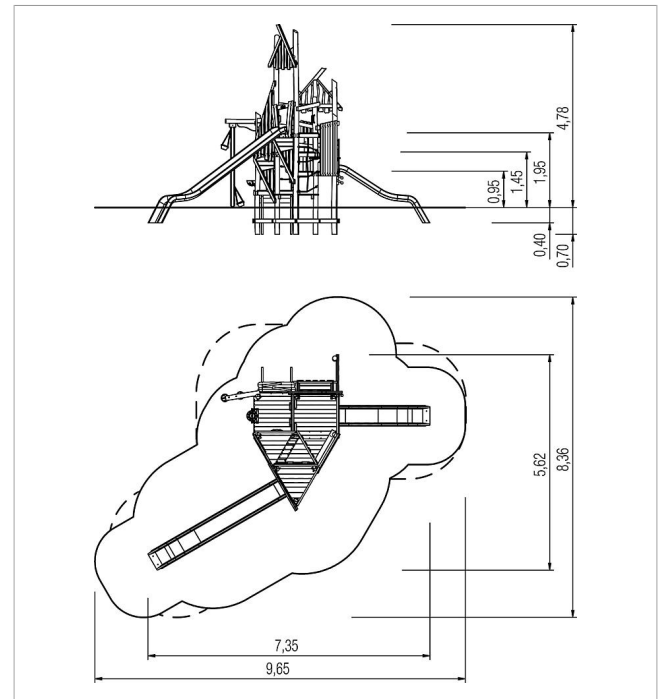

5 45 398 063 00

**paradiso play unit
Ronja, solo**

made in germany

Scope of delivery

10x post construction: robinia
 6x platform construction: robinia
 2x climbing board: robinia
 1x net ascent vertical: plastic-coated steel cable
 1x ramp: robinia
 1x rope rungs between platform: plastic-coated steel cable, stainless steel (V2A)
 6x parapet: robinia
 2x roof panel: robinia
 3x passage safety device: robinia
 2x slide entry plate: robinia
 1x passage safety device: robinia
 1x balcony: robinia
 4x grip set: aluminium, coated
 17x square timber: robinia
 1x beam: robinia
 1x sand crane: robinia, stainless steel (V2A)
 1x sand sieve: stainless steel (V2A)
 2x counter: robinia
 fittings: stainless steel (V2A)

	Material	Robinia natural
	Foundation level	FL 3
	Minimum space	8,36x9,65x4,78 m
	Free falling height	195 cm
	Impact protection net	44,5 m ²
	Foundations	12x CF + 2x PFs
	Largest section	25x537x29 cm
	Heaviest section	24 kg