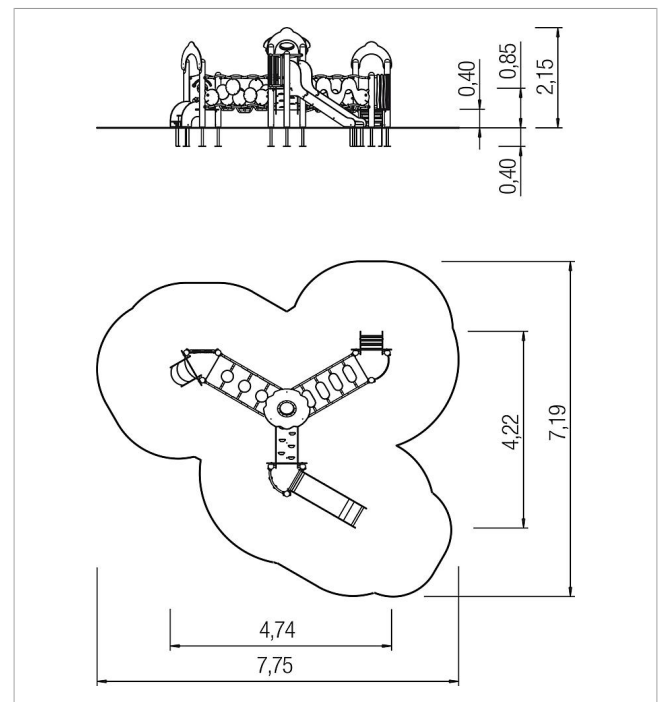

5 59 839 041 21

minimondo play unit Ivy

made in germany

Scope of delivery

- 1x slide: HPL, stainless steel
- 1x stair: HPL
- 1x fence element: stainless steel, PE
- 1x fence element sea grass: stainless steel, HPL
- 4x platform surface: HPL
- 1x bend ramp: HPL, SW
- 1x roof: HPL, Makrolon
- 1x climbing up: HPL
- 2x bends: HPL
- 1x playing panel: HPL, PU, Plexiglas
- 1x transfer snake: stainless steel, HPL
- 1x transfer caterpillar: stainless steel, HPL
- 1x set posts with post bases: SW, galvanised steel

	Material	Larch GL green, larch
	Foundation level	FL 1
	Minimum space	7,75x7,19x2,65 m
	Free falling height	85 cm
	Impact protection net	39,5 m ²
	Foundations	5x CF or 5x PFs + 8x PFr
	Assembly	2 persons/7 h
	Largest section	2150x490x700 cm
	Heaviest section	80 kg