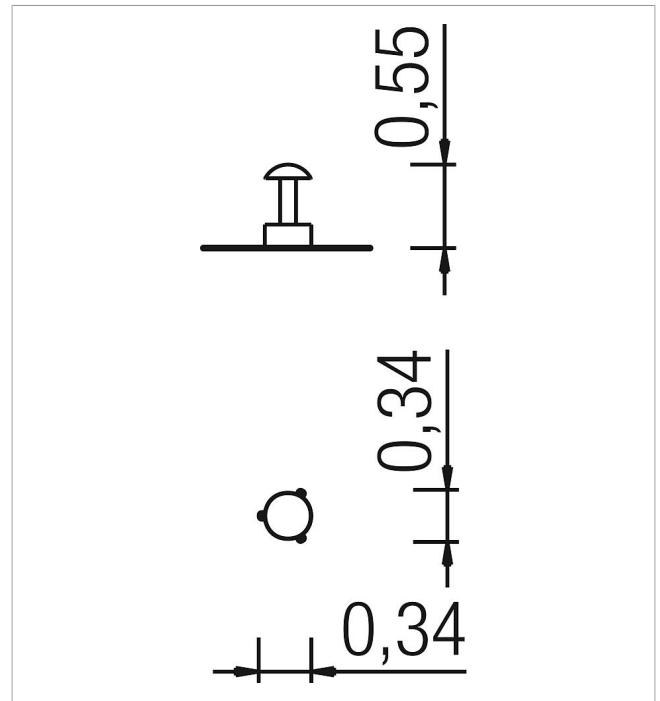

### Scope of delivery

1x water mushroom: stainless steel

	Material	Stainless steel
	Foundation level	FL 3
	Minimum space	Ø 0,34x2,20 m
	Free falling height	50 cm
	Impact protection net	-
	Foundations	1x CF
	Assembly	1 person/1 h
	Largest section	35x34x55 cm
	Heaviest section	30 kg