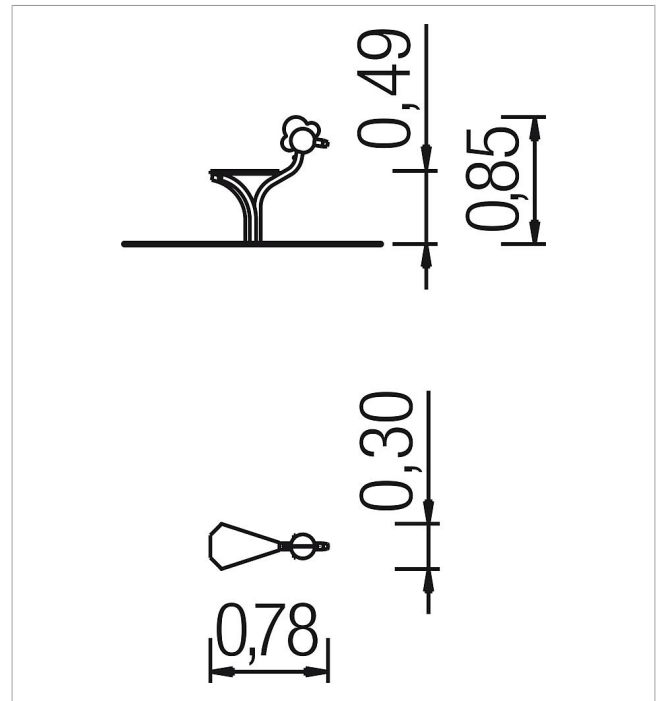

5 66 308 0

Basis Water tap with seat

made in germany

Scope of delivery

1x water tap with seat: stainless steel, high-pressure laminate (HPL)

	Material	Stainless steel
	Foundation level	FL 3
	Minimum space	0,78x0,30x2,29 m
	Free falling height	49 cm
	Impact protection net	-
	Foundations	1x CF
	Assembly	1 person/2 h
	Largest section	78x30x85 cm
	Heaviest section	30 kg