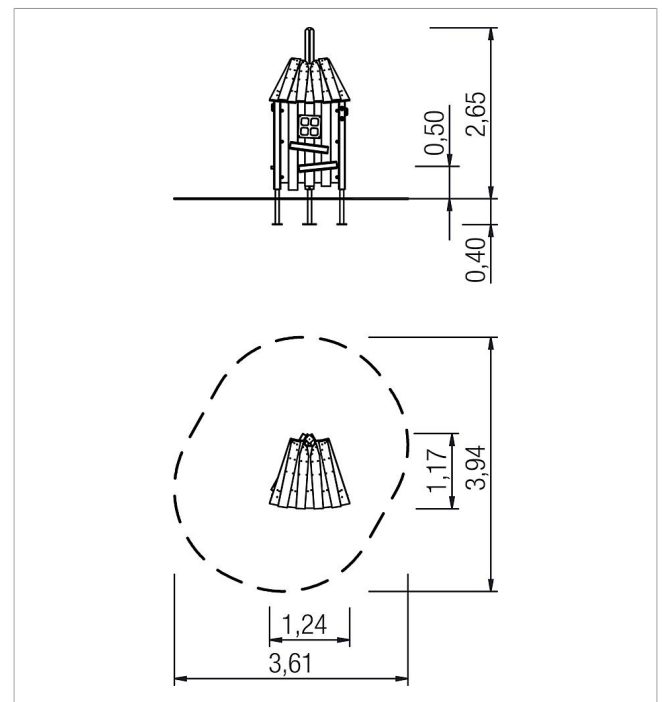

5 11 555 041 00

ecorino Play house Semeru

made in germany

Scope of delivery

- 3x post construction softwood, galvanised steel
- 1x roof structure softwood
- 1x parapet softwood
- 1x bench softwood
- 4x decoration bar softwood
- 1x window frame: high pressure laminate (HPL)

	Material	larch oiled
	Minimum space	3,61x3,94x2,65 m
	Free falling height	50 cm
	Impact protection net	-
	Foundations	3x PFs