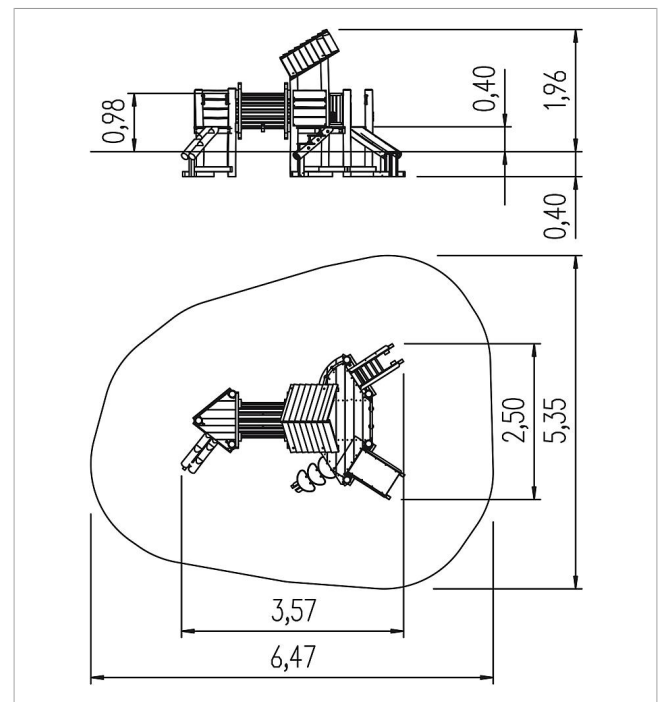

5 45 244 063 00

paradiso play unit Ranjo

made in germany

Scope of delivery

- 2x platform PH 40 cm: robinia
- 1x crawling tunnel: robinia
- 2x step ascent: robinia, HPL
- 1x sloped rung ascent: robinia, stainless steel
- 1x window: robinia
- 1x pitched roof: robinia
- 1x belly board: robinia, HPL
- 2x parapet with play balls: stainless steel, PE

	Material	Robinia natural
	Foundation level	FL 3
	Minimum space	6,47x5,35x2,20 m
	Free falling height	98 cm
	Impact protection net	28,0 m ²
	Foundations	17x CF