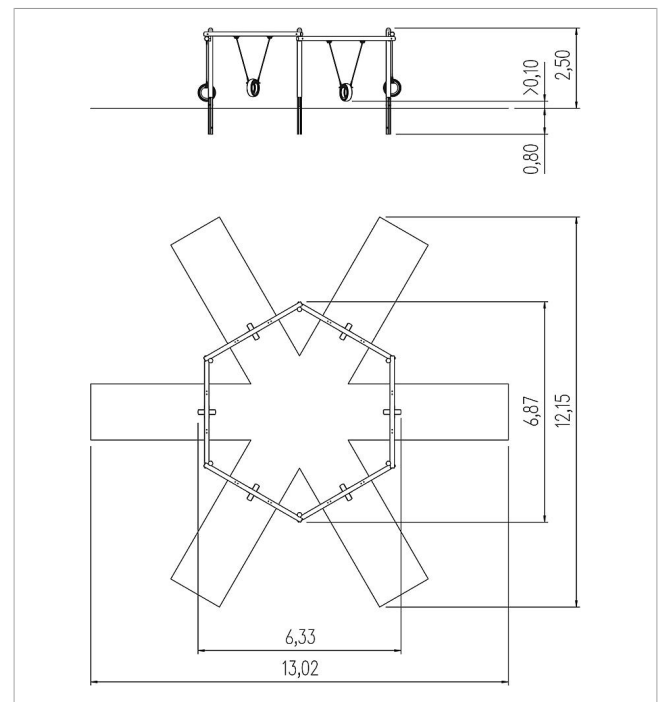

### Scope of delivery

1x swing frame: SW  
6x tyre seats with chain: galvanised steel, rubber  
12x swing-guided: steel  
post shoes: galvanised steel

	Material	Larch GL green
	Foundation level	FL 3
	Minimum space	13,02x12,15x3,28 m
	Free falling height	148 cm
	Impact protection net	60,5 m <sup>2</sup>
	Foundations	6x CF
	Assembly	3 persons/4 h
	Largest section	Ø 140x348 cm
	Heaviest section	30 kg