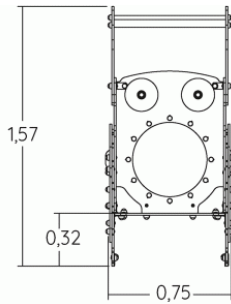

2-6

5

0,6m

1 = 1,56m  
2 = 1,98m  
3 = 0,77m

Physical inclusion  
Sensory inclusion  
Cognitive inclusion

Play value :

6

role play

meeting

resting

handling

crawling

hiding

x1

x1

x1