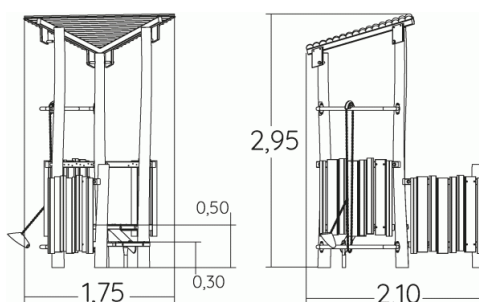

2+

4

0,5m

1 = 2,09m
2 = 1,76m
3 = 2,96m

Physical inclusion
Sensory inclusion
Cognitive inclusion

Play value :

9

role play

x1

meeting

x1

handling

x2

hiding

x1

taking shelter

x1

tactile stimulation

x2

climbing

x1

Components

- ❶ Platform
- ❷ Roof
- ❸ Grue h 1.57m
- ❹ Plate-forme h 0.5m

Installation of equipment

IMPORTANT: It is essential to refer to the installation instructions for information on the size of the safety areas.

-  Impact area (minimum normative surface)
-  Free space

		
1	0,5m	21m ²

3

08h00

0.29m³