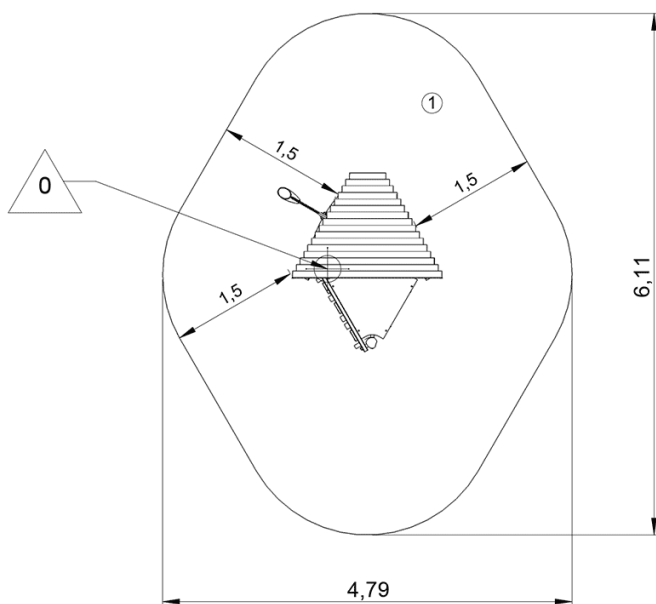

x1

tactile stimulation

x2

climbing

x1

Components

- ❶ Platform
- ❷ Roof
- ❸ Grue h 1.57m
- ❹ Plate-forme h 0.5m

Installation of equipment

IMPORTANT: It is essential to refer to the installation instructions for information on the size of the safety areas.

-  Impact area (minimum normative surface)
-  Free space

		
1	0,5m	21m ²

3

08h00

0.29m³