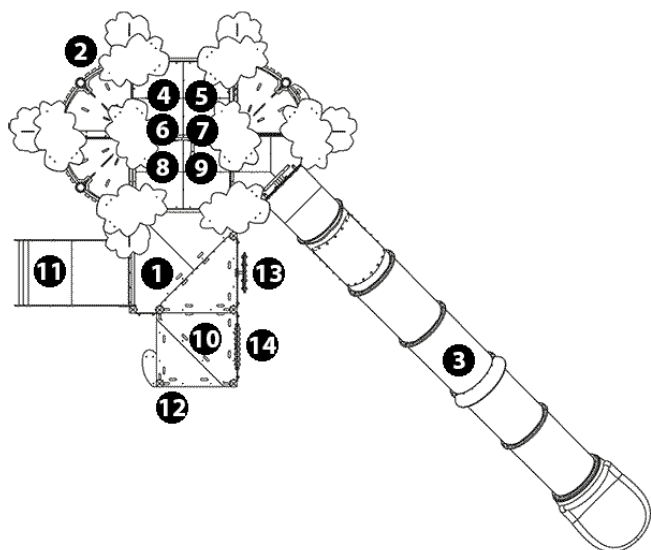

sound stimulation

x1

tactile stimulation

x6

visual stimulation

x7

climbing

x5

getting across

x1

Components

- ❶ Plate-forme Kayop inclusive Ht : 2,97 m
- ❷ Nappe de grimpe souple
- ❸ Toboggan tubulaire avec hublot Ht : 2,97 m
- ❹ Assises suspendues 3 places
- ❺ Shop
- ❻ Panneau Smiley
- ❼ Labyrinthe Kanopé
- ❽ Hublot
- ❾ Play porthole
- ❿ Plate-forme transfert Ht : 0,97 m
- ⓫ Toboggan Ht : 0,97 m
- ⓬ Escalier transfert
- ⓭ Panneau disques/labyrinthe
- ⓮ Panneau ludique boulier

Installation of equipment

IMPORTANT: It is essential to refer to the installation instructions for information on the size of the safety areas.

- Impact area (minimum normative surface)
- - - Free space