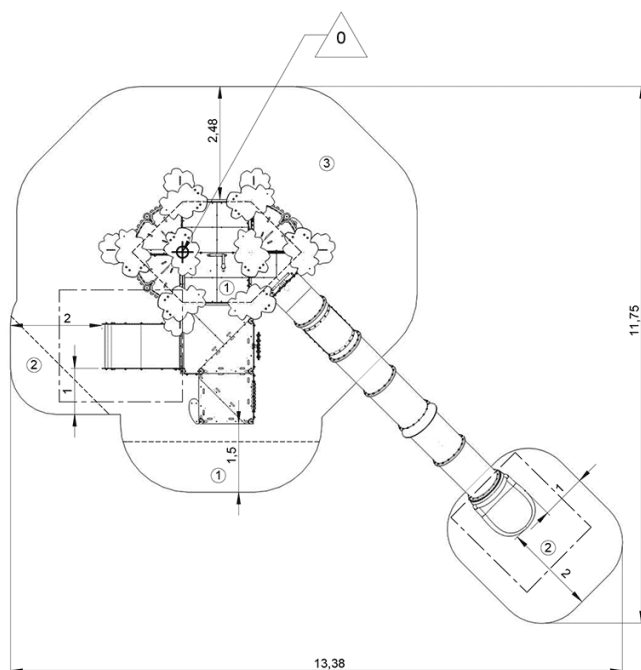

getting across

x1

Components

- ❶ Plate-forme Kayop inclusive Ht : 2,97 m
- ❷ Nappe de grimpe souple
- ❸ Toboggan tubulaire avec hublot Ht : 2,97 m
- ❹ Assises suspendues 3 places
- ❺ Shop
- ❻ Panneau Smiley
- ❼ Labyrinthe Kanopé
- ❽ Hublot
- ❾ Play porthole
- ❿ Plate-forme transfert Ht : 0,97 m
- ⓫ Toboggan Ht : 0,97 m
- ⓬ Escalier transfert
- ⓭ Panneau disques/labyrinthe
- ⓮ Panneau ludique boulier

Installation of equipment

IMPORTANT: It is essential to refer to the installation instructions for information on the size of the safety areas.

- Impact area (minimum normative surface)
- - - Free space