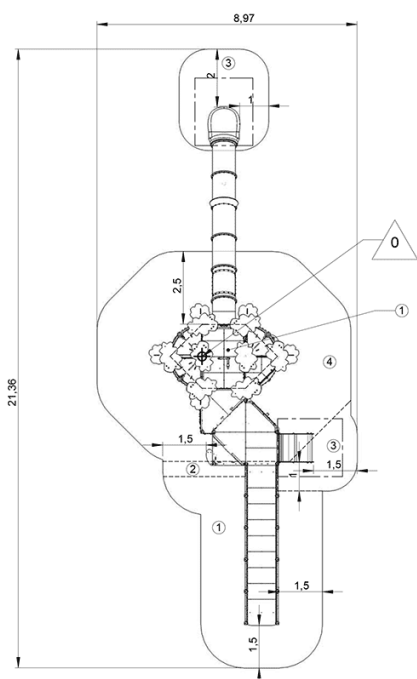

getting across

x1

Components

- ❶ Plate-forme Kayop inclusive Ht : 2.97 m
- ❷ Poteau sonore
- ❸ Escalier transfert demi tour
- ❹ Plate-forme transfert Ht : 0.97 m
- ❺ Panneau ludique sensoriel
- ❻ Plate-forme fauteuil Ht : 0.97 m
- ❼ Toboggan large Ht : 0.57 m
- ❽ Butterfly play panel
- ❾ Plateforme accès
- ❿ Toboggan tubulaire avec hublot Ht : 2,97 m
- ⓫ Assises suspendues 3 places
- ⓬ Shop
- ⓭ Panneau Smiley
- ⓮ Labyrinthe Kanopé
- ⓯ Play porthole

Installation of equipment

IMPORTANT: It is essential to refer to the installation instructions for information on the size of the safety areas.

- Impact area (minimum normative surface)
- Free space

1	0,6m	33,5m ²
2	0,97m	1,5m ²
3	1m	15m ²
4	2,97m	49m ²

3

30h00

2.8m³

99m²

2803kg

41kg