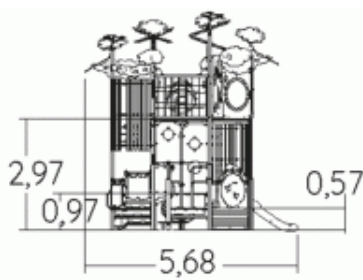

2+

80

2,97m

1 = 17,89m
2 = 5,68m
3 = 5,8m

Physical inclusion
Sensory inclusion
Cognitive inclusion

Play value : **56**

role play

x3

sliding

x2

meeting

x5

resting

x3

handling

x7