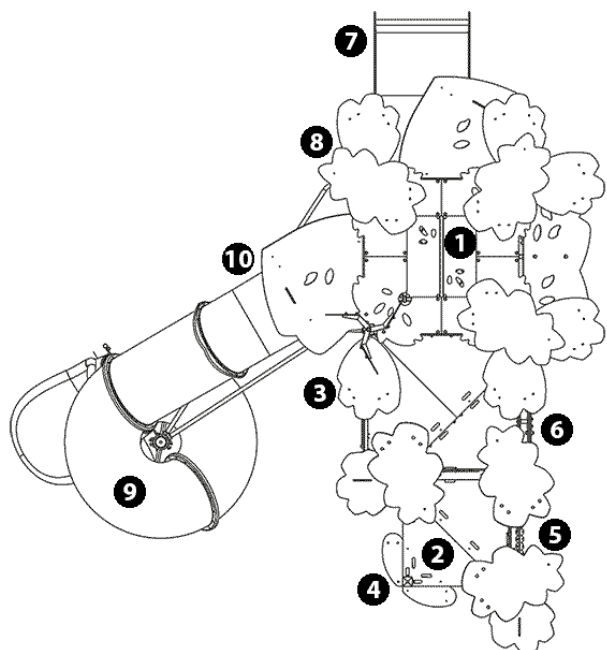

2+

42

0,97m

1 = 6,59m
2 = 6,11m
3 = 6,86m

Physical inclusion
Sensory inclusion
Cognitive inclusion

Play value :

42

climbing x1	role play x5	sliding x2	meeting x4	resting x1	handling x5	hiding x3	balancing x1
taking shelter x4	thinking x2	tactile stimulation x5	visual stimulation x5	climbing x3	getting across x1		

Components

- ❶ Tour 6m - passage déporté
- ❷ Plate-forme transfert Ht : 0.97 m
- ❸ Panneau ludique sensoriel
- ❹ Escalier transfert
- ❺ Panneau ludique boulier
- ❻ Panneau disques/labyrinthe
- ❼ Toboggan Ht : 0.97 m
- ❽ Panneau miroir déformant
- ❾ Polyethylene slide Ht : 4.17m
- ❿ Play porthole

Installation of equipment

IMPORTANT: It is essential to refer to the installation instructions for information on the size of the safety areas.

-  Impact area (minimum normative surface)
-  Free space

		
1	0,6m	5m ²
2	0,77m	2,5m ²
3	1m	43,5m ²

2

20h00

1.2m³

49m²

2453kg

72kg