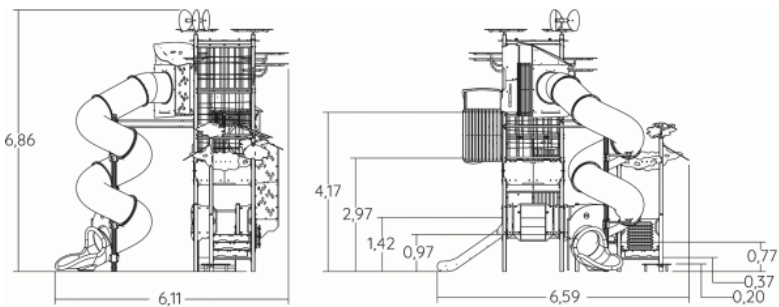

2+

42

0,97m

1 = 6,59m
2 = 6,11m
3 = 6,86m

Physical inclusion
Sensory inclusion
Cognitive inclusion

Play value :

42

climbing x1	role play x5	sliding x2	meeting x4	resting x1	handling x5	hiding x3	balancing x1
taking shelter x4	thinking x2	tactile stimulation x5	visual stimulation x5	climbing x3	getting across x1		

Components

- ❶ Tour 6m - passage déporté
- ❷ Plate-forme transfert Ht : 0.97 m
- ❸ Panneau ludique sensoriel
- ❹ Escalier transfert
- ❺ Panneau ludique boulier
- ❻ Panneau disques/labyrinthe
- ❼ Toboggan Ht : 0.97 m
- ❽ Panneau miroir déformant
- ❾ Polyethylene slide Ht : 4.17m
- ❿ Play porthole

Installation of equipment

IMPORTANT: It is essential to refer to the installation instructions for information on the size of the safety areas.

-  Impact area (minimum normative surface)
-  Free space

		
1	0,6m	5m ²
2	0,77m	2,5m ²
3	1m	43,5m ²