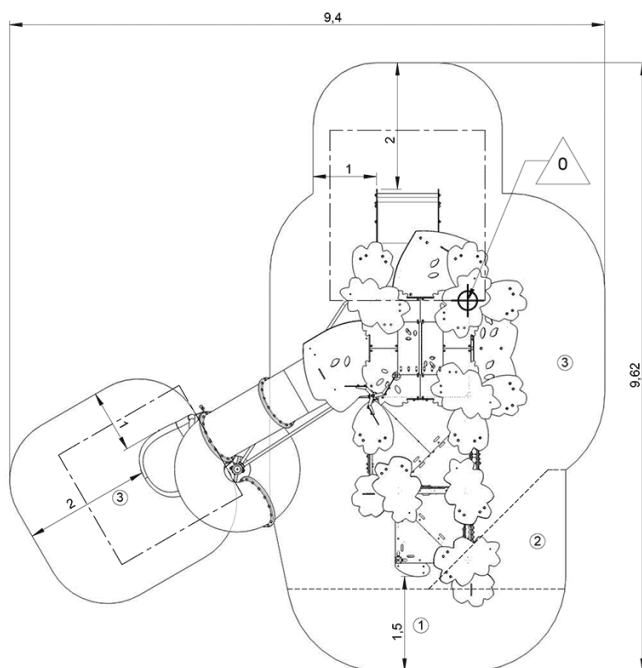

2+

42

0,97m

1 = 6,59m
2 = 6,11m
3 = 6,86m

Physical inclusion
Sensory inclusion
Cognitive inclusion

Play value :

42

climbing x1	role play x5	sliding x2	meeting x4	resting x1	handling x5	hiding x3	balancing x1
taking shelter x4	thinking x2	tactile stimulation x5	visual stimulation x5	climbing x3	getting across x1		

Components

- ❶ Tour 6m - passage déporté
- ❷ Plate-forme transfert Ht : 0.97 m
- ❸ Panneau ludique sensoriel
- ❹ Escalier transfert
- ❺ Panneau ludique boulier
- ❻ Panneau disques/labyrinthe
- ❼ Toboggan Ht : 0.97 m
- ❽ Panneau miroir déformant
- ❾ Polyethylene slide Ht : 4.17m
- ❿ Play porthole

Installation of equipment

IMPORTANT: It is essential to refer to the installation instructions for information on the size of the safety areas.

-  Impact area (minimum normative surface)
-  Free space

		
1	0,6m	5m ²
2	0,77m	2,5m ²
3	1m	43,5m ²

2

20h00

1.2m³

49m²

2453kg

72kg