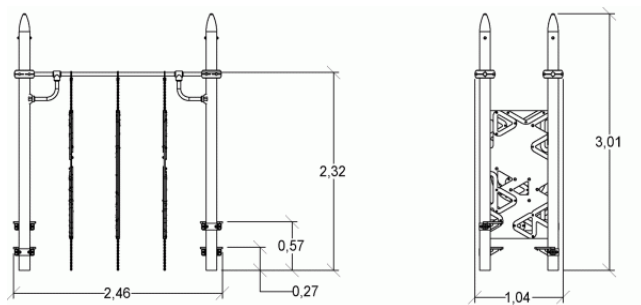

267kg

38kg

Sports formula

Muscular stimulation

► Sports activities : 4

balancing

x1

getting across

x1

climbing

x1

hanging

x1

muscle strengthening

heart health

balance

coordination

► Installation of equipment

IMPORTANT: It is essential to refer to the installation instructions for information on the size of the safety areas.

———— Impact area (minimum normative surface)