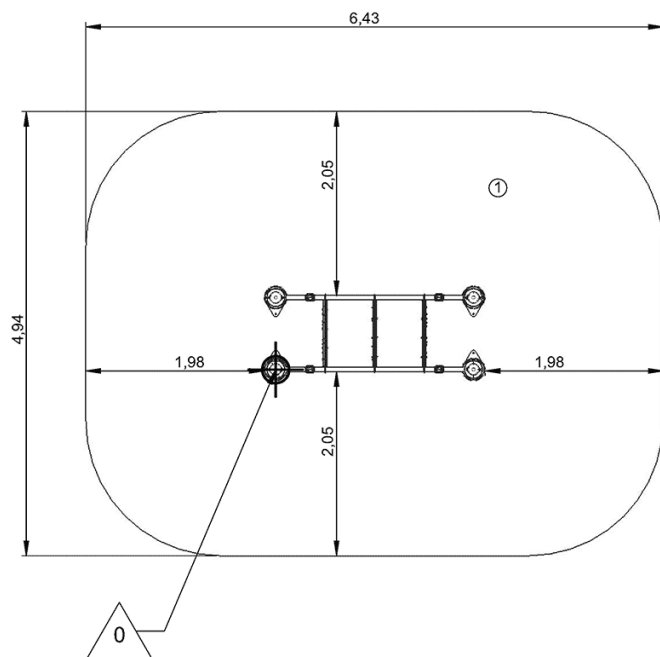

► Installation of equipment

IMPORTANT: It is essential to refer to the installation instructions for information on the size of the safety areas.

———— Impact area (minimum normative surface)

- - - - - Free space

1	2,32m	30m²

2

02h00

0.4m³

30m²

267kg

38kg