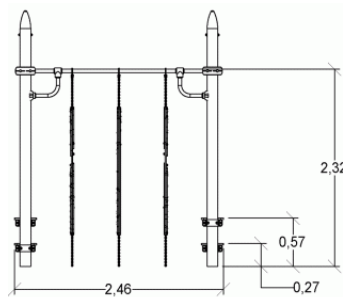

6+

8

2,32m

1 = 2,46m
2 = 1,04m
3 = 3,01m

Physical inclusion
Sensory inclusion
Cognitive inclusion

Play value :

4

balancing

IMPORTANT: It is essential to refer to the installation instructions for information on the size of the safety areas.

 Impact area (minimum normative surface)

 Free space

		
1	2,32m	30m ²

2

02h00

0.4m³

30m²