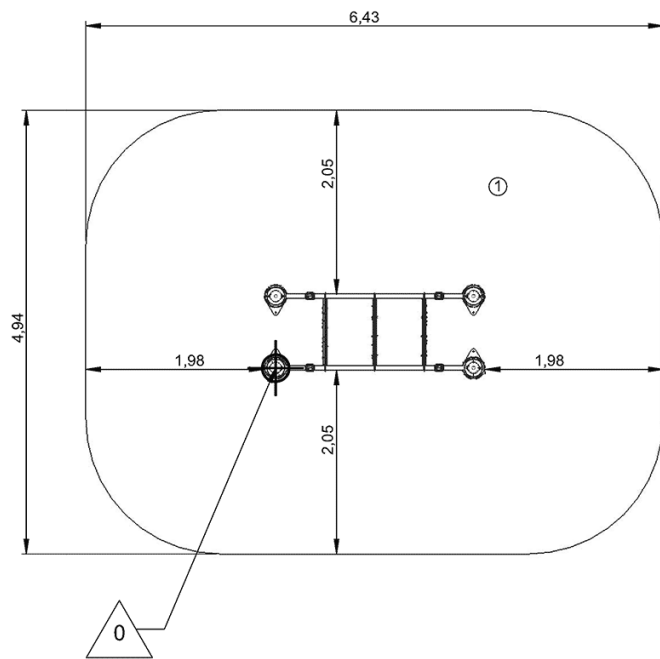

x1

getting across

x1

climbing

x1

hanging

x1

Installation of equipment

IMPORTANT: It is essential to refer to the installation instructions for information on the size of the safety areas.

 Impact area (minimum normative surface)

 Free space

		
1	2,32m	30m ²

2

02h00

0.4m³

30m²