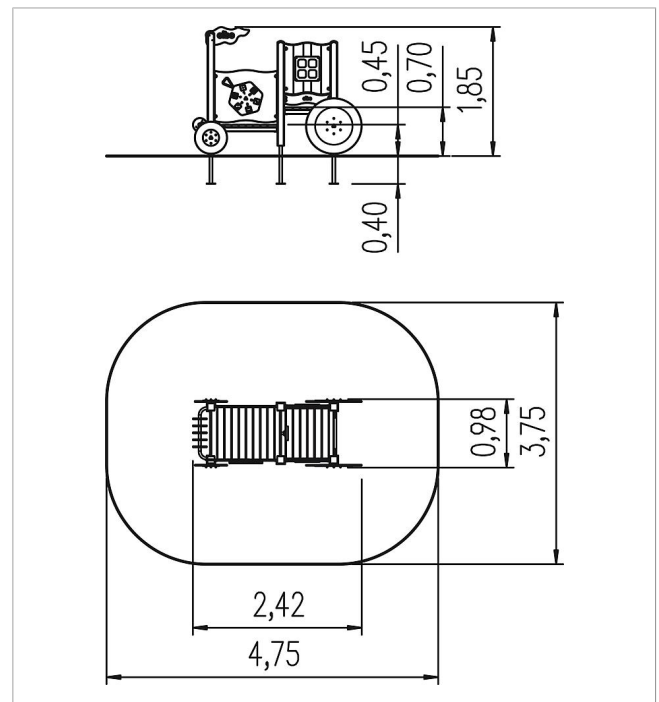

5 11 048 011 00

playo tractor Björn

made in germany

Scope of delivery

6x post construction: SW
 6x post shoe: steel galvanised
 2x platform construction: SW
 2x wall panel wood: SW
 4x wall panel: HPL
 2x decoration window: HPL, perspex
 4x decoration wheel: HPL
 1x decorative item: HPL
 1x ladder vertical: SW, rungs stainless steel
 1x play panel Lenkrad: HPL, metall
 1x play panel wavy grooves: HPL
 1x play panel dice disc: HPL, steel galvanised
 1x scales weight: HPL, stainless steel
 1x access restriction: HPL
 fittings: stainless steel

	Material	SW pi
	Foundation level	ET 400
	Minimum space	4,75x3,75x2,50 m
	Free falling height	70 cm
	Impact protection net	16,0 m ²
	Foundations	6x CF or 6x PFs
	Assembly	2 persons/3 h