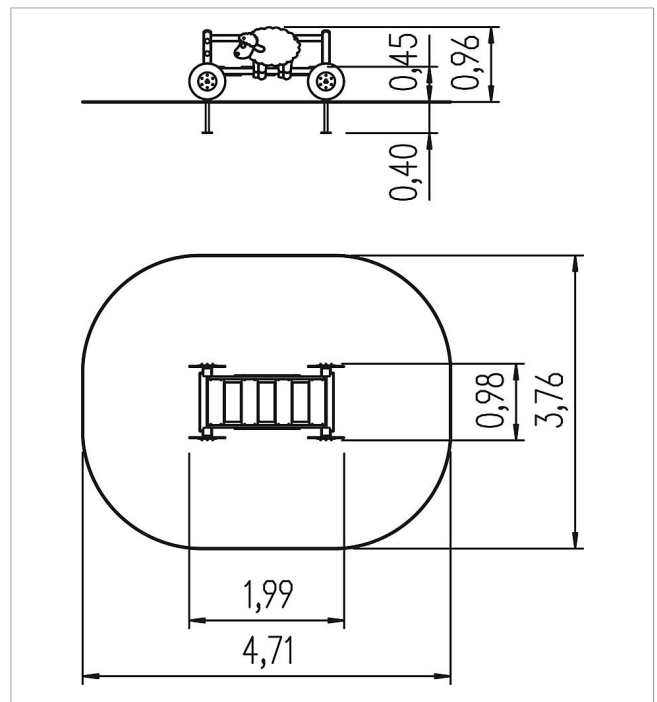

5 11 049 011 00
playo hay wagon Lukas

made in germany

Scope of delivery

4x post construction: SW
4x post shoe: steel galvanised
4x decoration wheel: HPL
2x squared timber: SW
1x stair crossover: SW, HPL
fittings: stainless steel

	Material	SW pi
	Foundation level	ET 400
	Minimum space	4,71x3,76x2,25 m
	Free falling height	45 cm
	Impact protection net	16,0 m ²
	Foundations	4x CF or 4x PFs
	Assembly	2 persons/2 h