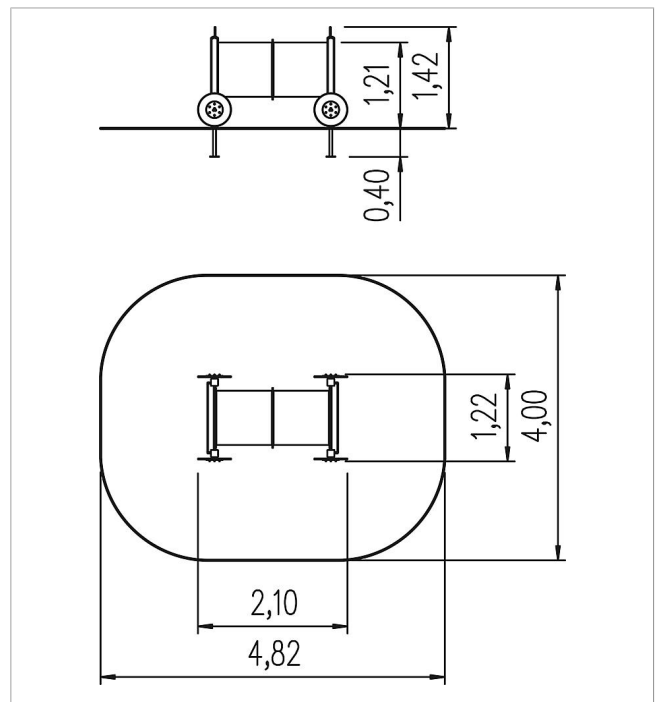

5 11 050 011 00

**playo tank wagon
Tobias**

made in germany

Scope of delivery

4x post construction: SW
4x post shoe: steel galvanised
4x decoration wheel: HPL
2x squared timber: SW
1x wagon tank: SW, HPL, GFRP
fittings: stainless steel

	Material	SW pi
	Foundation level	ET 400
	Minimum space	4,82x4,00x2,25 m
	Free falling height	120 cm
	Impact protection net	17,5 m ²
	Foundations	4x CF or 4x PFs
	Assembly	2 persons/2 h