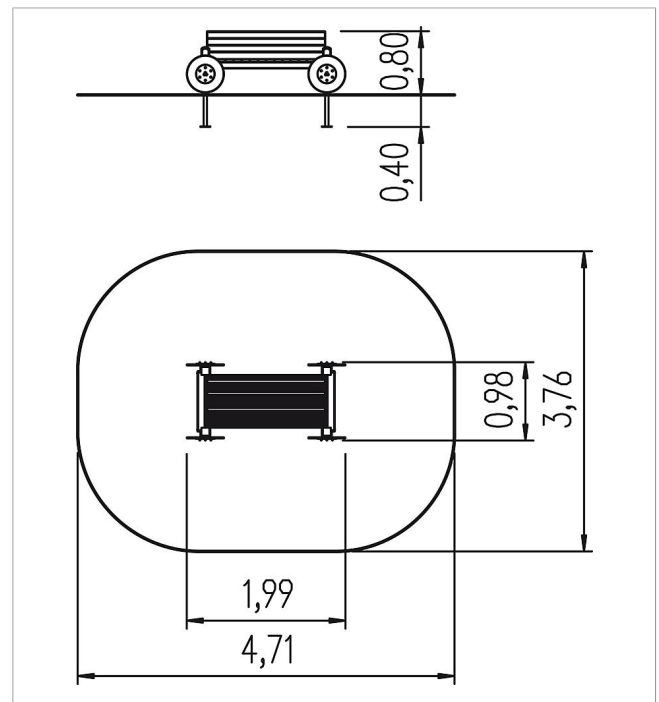

5 11 051 011 00

**playo log wagon
Ludwig**

made in germany

Scope of delivery

4x post construction: SW
4x post shoe: galvanised steel
4x decoration wheel: HPL
2x squared timber: SW
1x Wagon stack of wood: SW

	Material	SW pi
	Foundation level	ET 400
	Minimum space	4,71x3,76x2,60 m
	Free falling height	80 cm
	Impact protection net	16,0 m ²
	Foundations	4x CF or 4x PFs
	Assembly	2 persons/2 h