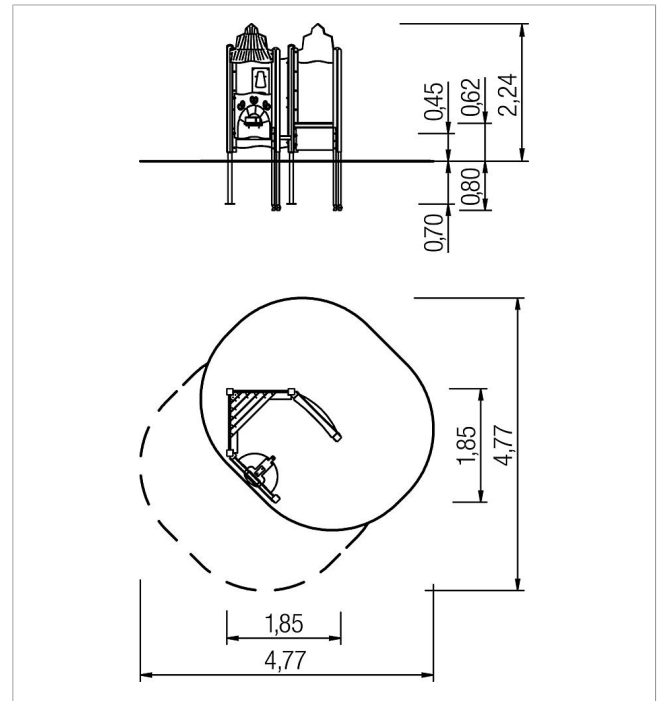

### Scope of delivery

- 2x adapter: softwood or steel
- 5x post construction: softwood or steel
- 5x parapet: high-pressure laminate (HPL)
- 1x play parapet BackCFer: high-pressure laminate (HPL), softwood
- 1x seat corner: softwood
- 1x counter: softwood, high-pressure laminate (HPL)
- fittings: stainless steel (V2A)

	Material	SW pi
	Foundation level	ET 700
	Minimum space	4,77x4,77x2,42 m
	Free falling height	62 cm
	Impact protection net	10,5 m <sup>2</sup>
	Foundations	5x CF