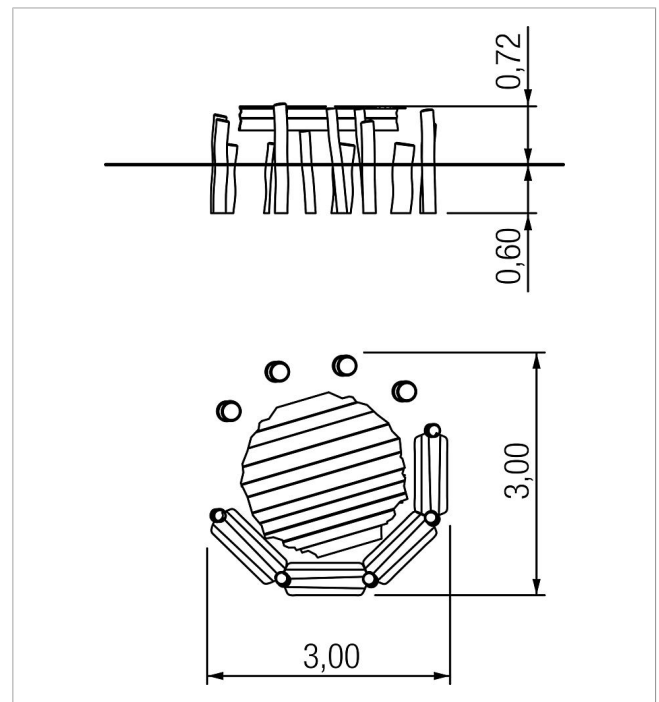

5 45 118 063 00

paradiso seating group
Noa

made in germany

Scope of delivery

- 1x round table: robinia
- 2x bench without backrest: robinia
- 2x bench with backrest: robinia
- 4x seat bollard: robinia

	Material	Robinia natural
	Foundation level	ET 700
	Minimum space	-
	Free falling height	-
	Impact protection net	-
	Foundations	13x CF
	Largest section	199x125x0,4 cm