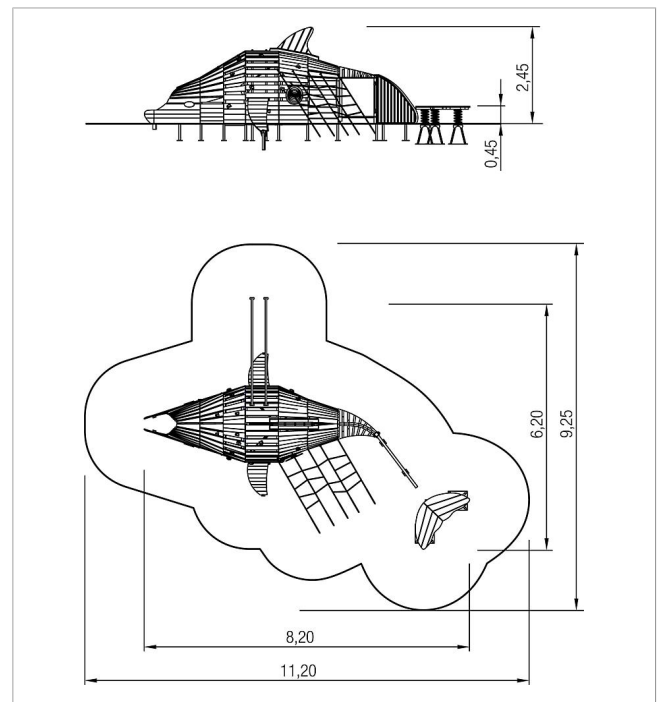

5 45 391 063 00

paradiso play dolphin Flipper

made in germany

Scope of delivery

- 1x cladding head: robinia
- 1x substructure: robinia
- 18x post shoe: hot-dip galvanized steel
- 2x play eye: HPL
- 1x play parapet optical illusion: HPL, hot-dip galvanised steel
- 2x sliding pole: stainless steel (V2A)
- 20x climbing grips: robinia
- 1x net ascent sloped: plastic-coated steel cable, stainless steel (V2A)
- 7x rope handrail: plastic-coated steel cable, stainless steel (V2A)
- 7x chain stepp: stainless steel (V2A)
- 1x striped curtain: rubber
- 1x uvula with fixing ropes: plastic
- 1x distorting mirror two-sided: stainless steel (V2A)
- 1x sound game fin: robinia, stainless steel (V2A)
- 2x fin: robinia
- 1x tail fin: robinia
- 3x spring: spring steel
- 3x ground anchor: galvanised steel

	Material	Robinia natural
	Foundation level	FL 3
	Minimum space	11,20x9,25x3,00 m
	Free falling height	195 cm
	Impact protection net	57,5 m ²
	Foundations	18x CF or 18x PFs