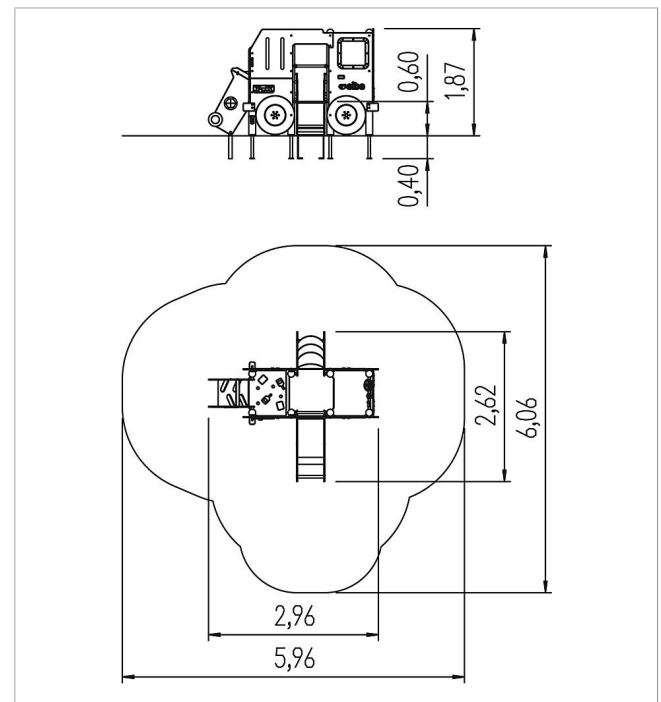

5 59 853 011 00

minimondo play unit Garbage Truck

made in germany

Scope of delivery

- 1x slide: HPL, stainless steel
- 1x staircase: HPL
- 1x climbing ramp litter bin; HPL, PU
- 2x platform level: HPL
- 1x play platform waste glass: HPL
- 2x parapet w/window: HPL, macrolon
- 1x parapet w/lights and mirror: HPL, plexiglass
- 2x parapet storage space: HPL
- 1x Strip curtain: PU, SW
- 1x play panel control panel: SW, HPL
- 1x play panel crank: HPL
- 2x footboard with handle: SW, HPL
- 1x post set with post bases: SW, galvanised steel

	Material	SW pi
	Foundation level	ET 400
	Minimum space	6,06x5,95x2,40 m
	Free falling height	60 cm
	Impact protection net	7,5 m ²
	Foundations	3x CF or 3x PFs + 8x PFr
	Assembly	2 persons/4 h