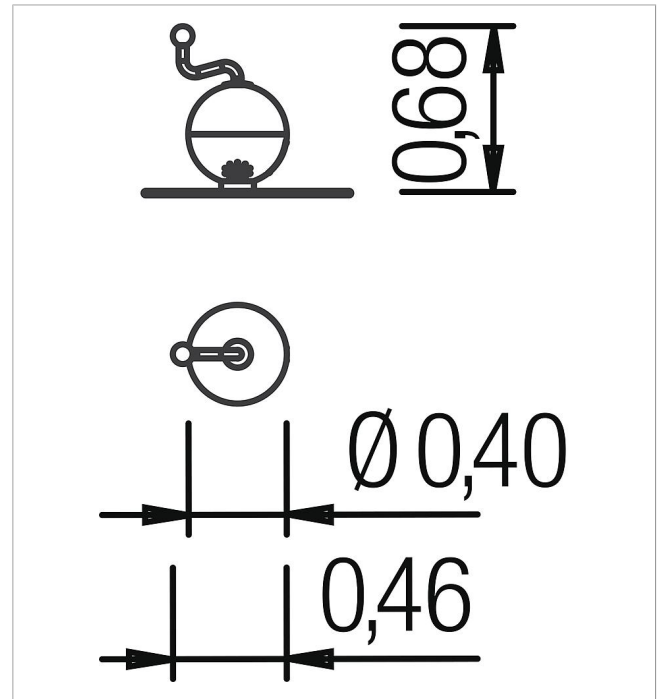

5 60 453 0

basis Sensory station Musical Globe

made in germany

3⁺

Scope of delivery

1x sensory station Musical Globe: steel, plastic

	Material	Steel, plastic
	Foundation level	FL 3
	Minimum space	3,46x3,46x1,80 m
	Free falling height	-
	Foundations	1x CF
	Largest section	46x46x68 cm
	Heaviest section	28 kg