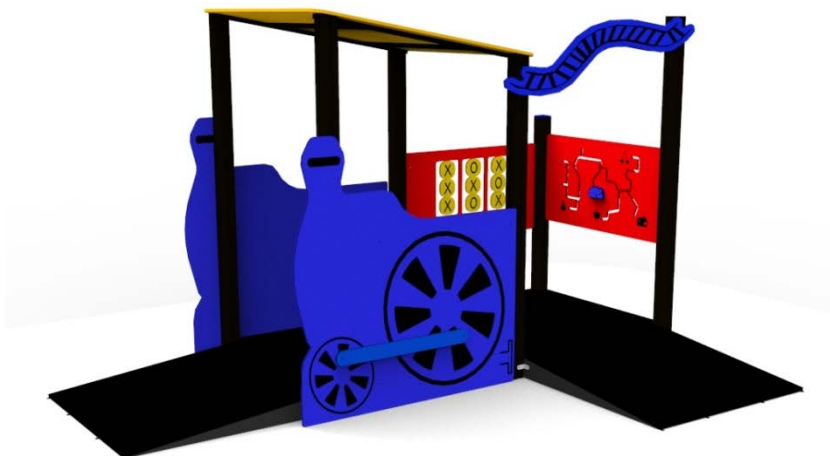

Product:

LOKO - i/ A9025

Type:

Play houses

Producer:

ALUPLAY k.s.

Dimensions:

3600 x 2370 x 2080 mm
(length x width x height)

Safety area:

6600 x 5370 mm

Platform height:

-

Max. fall height:

-

User group:

3-12 years

Spare parts availability:

Producer

Materials used:

Structural poles: Aluminium profile 90x90 mm with eloxed surface, **Handles and other steel parts:** Steel with zinked layer and coloured powder coating. **Roof, Platform and side panels:** HDPE sheets with 12, 15 or 19mm thickness **Screws:** Stainless steel