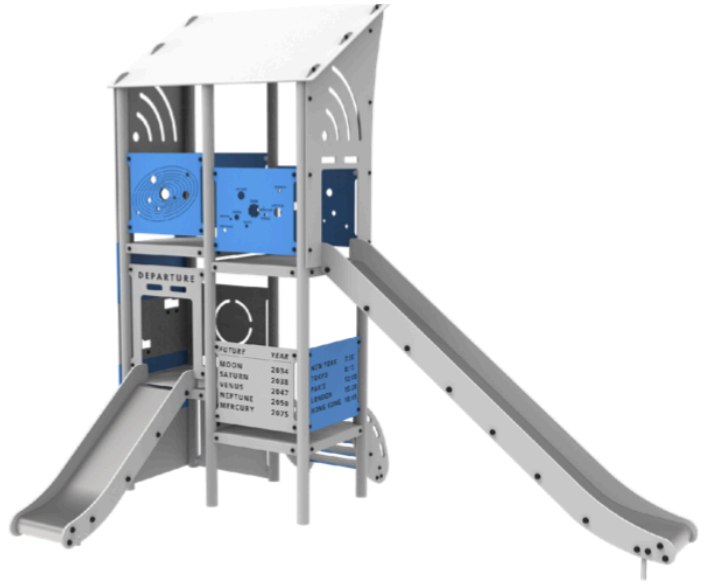

Product: **Control tower (A9045)**

Type: Themed play /Aircrafts
Producer: ALUPLAY k.s.
Dimensions: 4500 x 2850 x 3900 mm
 (length x width x height)
Safety area: 8300 x 6350 mm /34m²
Platform height: -
Max. fall height: 2000 mm
User group: 5-12 years
Spare parts availability: Producer

Materials used:
Structural poles: Aluminium profile 90 mm with eloxed surface, **Side panels:** HDPE with 100% recycled inner black core, **Platforms:** 19mm anti-slip sheet, **Handles and other steel parts:** Stainless steel, **Screws:** Stainless steel, **Chains:** Stainless steel, **Seat:** EN certified rubber seat with aluminium reinforcement.