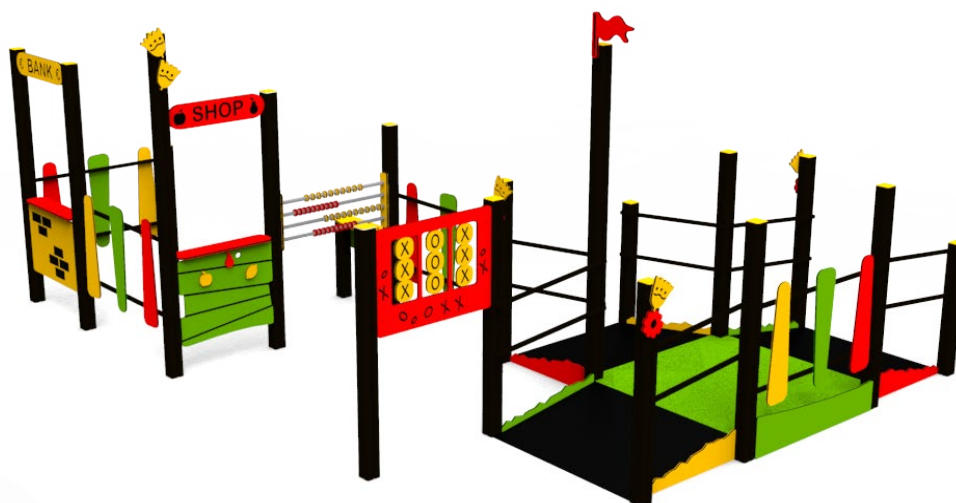

Product: PARK (A9005.1)

Type: Play houses
Producer: ALUPLAY k.s.
Dimensions: 5330 x 3950 x 2400 mm
 (length x width x height)
Safety area: 8330 x 6950 mm
Platform height: 135mm
Max. fall height: 135mm
User group: 3-12 years
Spare parts availability: Producer

Materials used:
Structural poles: Aluminium profile 90x90 mm with eloxed surface, **Platforms:** made of 20mm antislip HDPE **Handles and other steel parts:** Stainless steel or aluminium **side panels:** 15mm HDPE sheet
Tunnel: Polyethylene, **Screws / connecting material:** Stainless steel.