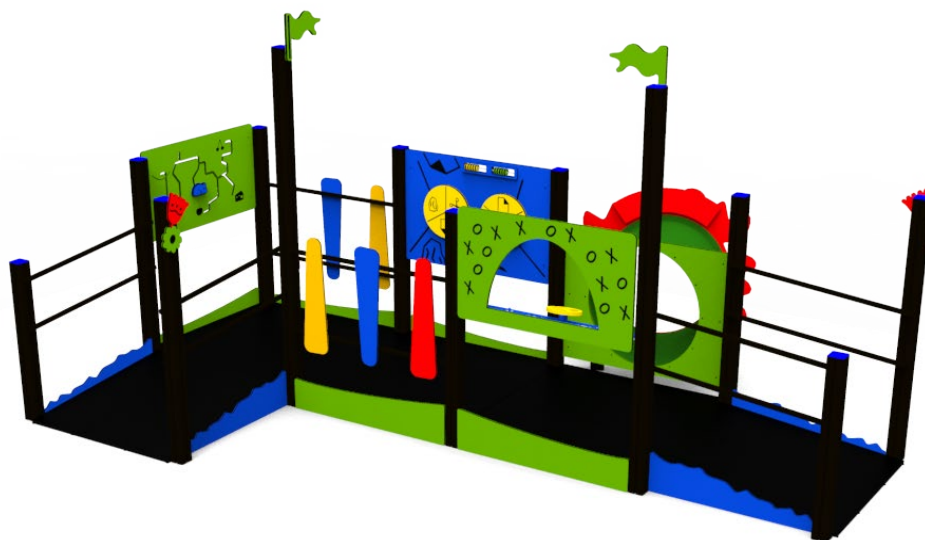

Product: CROS 3 (A9009.1)

Type: Play houses
Producer: ALUPLAY k.s.
Dimensions: 4790 x 3280 x 2400 mm
 (length x width x height)
Safety area: 7790 x 6280 mm
Platform height: 135mm
Max. fall height: 135mm
User group: 3-12 years
Spare parts availability: Producer

Materials used:
Structural poles: Aluminium profile 90x90 mm with eloxed surface, **Platforms:** made of 20mm antislip HDPE **Handles and other steel parts:** Stainless steel or aluminium **side panels:** 15mm HDPE sheet
Tunel: Polyethylene, **Screws / connecting material:** Stainless steel.