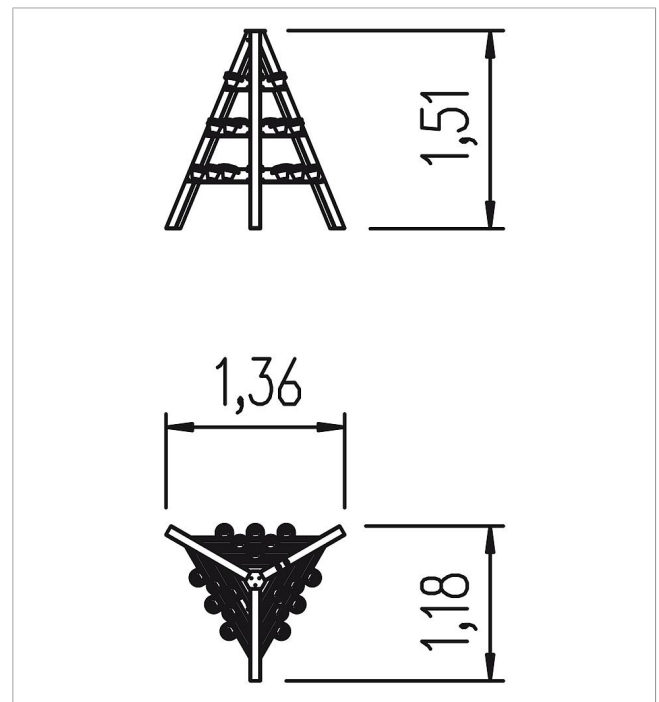

### Scope of delivery

set of posts: softwood

set of cross-latches: softwood

set of holders for planting pots: flexible plastic

|   |                       |                  |
|---|-----------------------|------------------|
|  | Material              | SW pi            |
|  | Foundation level      | ET 400           |
|  | Minimum space         | 1,36x1,18x1,51 m |
|  | Free falling height   | -                |
|  | Impact protection net | -                |
|  | Foundations           | -                |
|  | Assembly              | 1 person/0.1 h   |
|  | Largest section       | 166x8x8 cm       |
|  | Heaviest section      | 25 kg            |