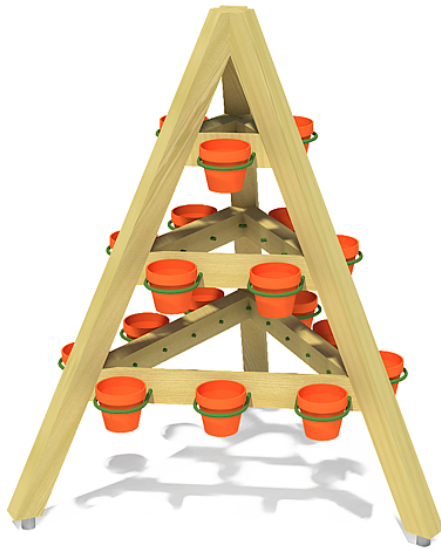

## ecorino planting pyramid Mentha

made in germany

### Scope of delivery

set of posts: softwood

set of cross-latches: softwood

set of holders for planting pots: flexible plastic

|   |                       |                  |
|---|-----------------------|------------------|
|  | Material              | SW pi            |
|  | Foundation level      | ET 400           |
|  | Minimum space         | 1,36x1,18x1,51 m |
|  | Free falling height   | -                |
|  | Impact protection net | -                |
|  | Foundations           | -                |
|  | Assembly              | 1 person/0.1 h   |
|  | Largest section       | 166x8x8 cm       |
|  | Heaviest section      | 25 kg            |