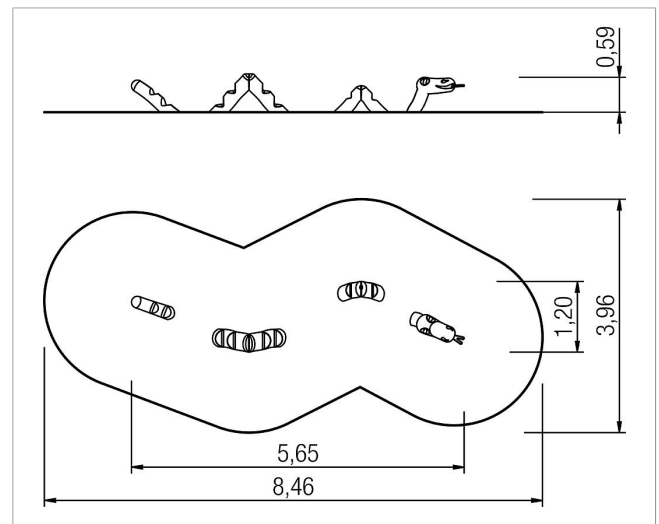

5 45 343 063 00

paradiso climbing dragon Puck

made in germany

Scope of delivery

- 1x carved figure Dragon head: robinia
- 2x carved figure Dragon body: robinia
- 1x carved figure Dragon tail: robinia

	Material	Robinia natural
	Foundation level	ET 700
	Minimum space	9,00x0,45x2,40 m
	Free falling height	60 cm
	Impact protection net	-
	Foundations	6x CF
	Assembly	1 person/2 h