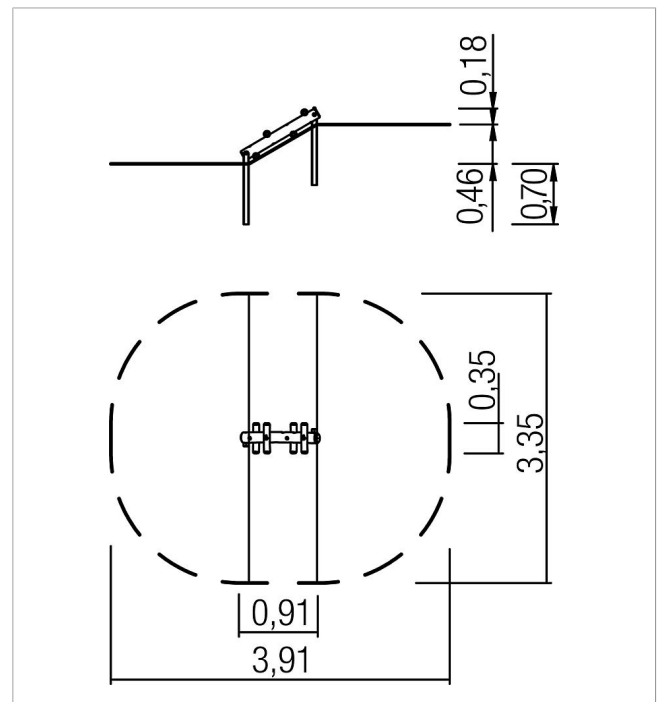

5 45 439 063 00

paradiso climbing log Elias

made in germany

Scope of delivery

1x climbing log: robinia

	Material	Robinia natural
	Foundation level	ET 700
	Minimum space	3,91x3,35x1,98 m
	Free falling height	18 cm
	Impact protection net	-
	Foundations	2x CF
	Assembly	2 persons/1 h
	Largest section	35x18x100 cm