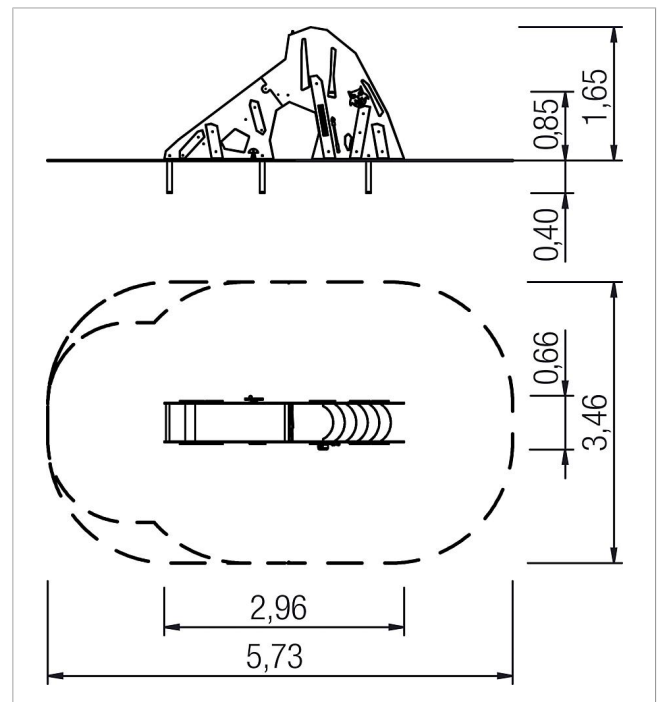

5 45 453 151 54

paradiso Forest slide Evie

made in germany

Scope of delivery

- 1x slide frame with decorative boards: high-pressure laminate (HPL), robinia
- 1x slide covering: stainless steel
- 1x staircase: high-pressure laminate (HPL)
- 1x decorative squirrel with fir cone: high-pressure laminate (HPL)
- 1x decorative owl: high-pressure laminate (HPL)
- 1x chime with mallet: natural robinia, plastic-coated steel cable, plastic
- 2x decorative mushroom: high pressure laminate (HPL)
- 1x rotating play bee: high pressure laminate (HPL)
- 2x bench: natural robinia
- ground anchor: hot-dip galvanised steel

	Material	HPL, robinia
	Foundation level	ET 400
	Minimum space	5,73x3,46x2,45 m
	Free falling height	85 cm
	Impact protection net	8,5 m ²
	Foundations	3x CF or 3x PFs