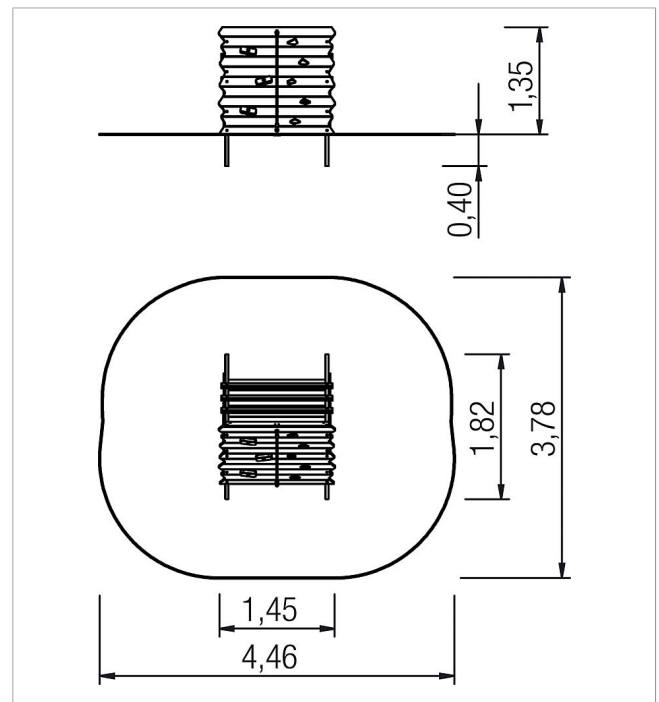

5 45 809 061 00

**paradiso Climbing  
trestle Miki**

made in germany

### Scope of delivery

- 1x frame: robinia
- 1x rung ascent: robinia
- 1x climbing wall with cut-outs: robinia
- 3x climbing grips: robinia
- 1x platform: robinia
- 2x crawling openings: robinia
- 1x climbing rope: plastic-coated steel cable

	Material	robinia natural
	Foundation level	ET 400
	Minimum space	4,46x3,78x3,15 m
	Free falling height	135 cm
	Impact protection net	15,0 m <sup>2</sup>
	Assembly	2 persons/2 h