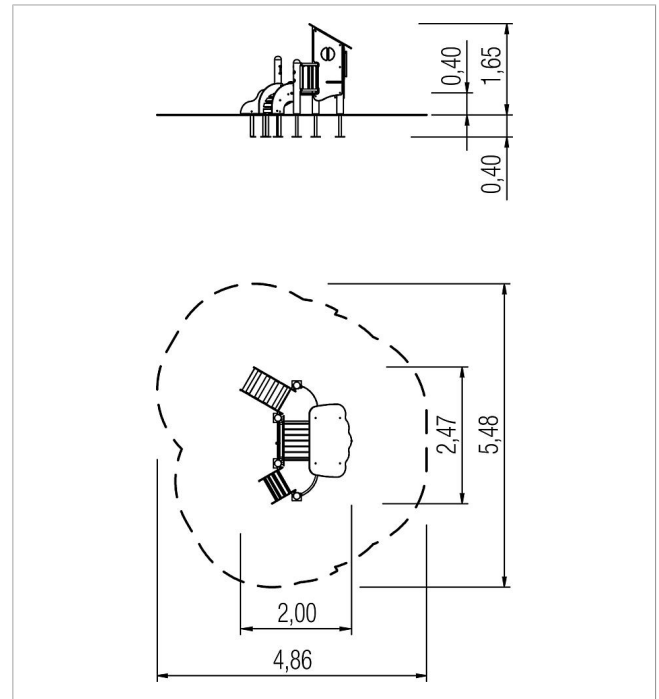

	Material	SW pi
	Foundation level	ET 400
	Minimum space	4,86x5,48x2,20 m
	Free falling height	40 cm
	Impact protection net	-
	Foundations	10x CF or 2x PFs + 8x PFr