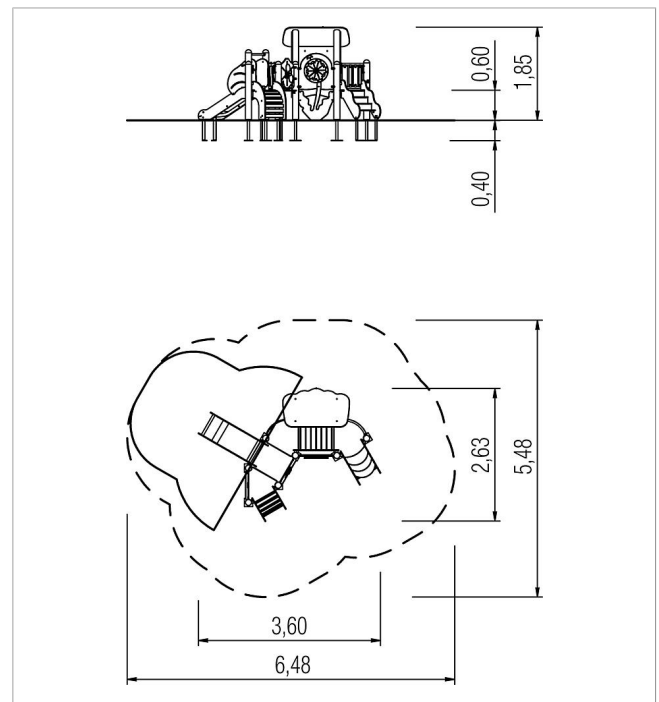

5 59 865 011 01

minimondo play unit Sunflower

made in germany

Scope of delivery

- 11x post construction: softwood
- 4x platform: high pressure laminate (HPL)
- 1x arched ramp: softwood, high pressure laminate (HPL)
- 1x stairs: high pressure laminate (HPL)
- 1x parapet bee: high pressure laminate (HPL), silicone
- 1x parapet shamrock: high pressure laminate (HPL)
- 1x parapet dandelion: high pressure laminate (HPL)
- 2x gripset: high pressure laminate (HPL), plastics
- 1x HPL fence: high pressure laminate (HPL), stainless steel
- 1x wooden fence: softwood, stainless steel
- 1x play house platform : softwood, high pressure laminate (HPL)
- 1x play house: high pressure laminate (HPL)
- 1x slide: stainless steel, high pressure laminate (HPL)

	Material	SW pi
	Foundation level	ET 400
	Minimum space	5,48x6,48x2,40 m
	Free falling height	59 cm
	Impact protection net	7,5 m ²
	Foundations	14x CF or 3x PFs + 11x PFr