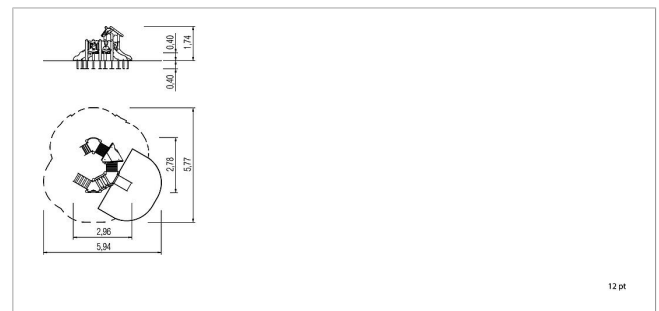

	Material	SW pi
	Foundation level	ET 400
	Minimum space	5,94x5,77x2,20 m
	Free falling height	40 cm
	Impact protection net	7,5 m <sup>2</sup>
	Foundations	15x SF or 3x PFs + 12x PFr