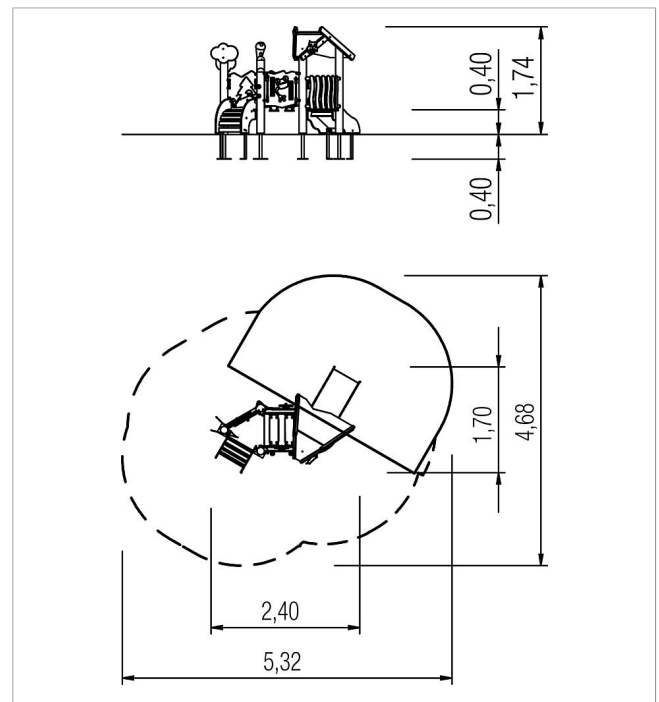

	Material	SW pi
	Foundation level	ET 400
	Minimum space	5,32x4,68x2,20 m
	Free falling height	40 cm
	Impact protection net	7,5 m <sup>2</sup>
	Foundations	8x SF or 2x PFs + 6x PFr