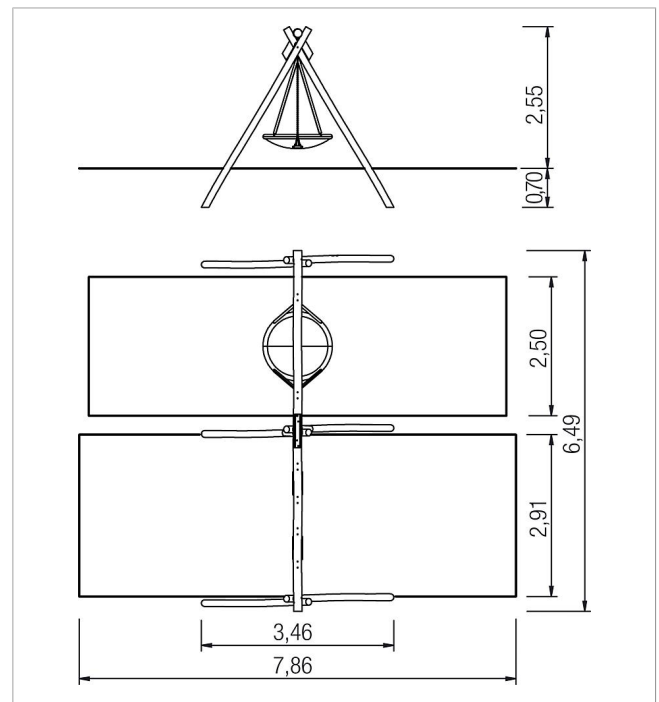

5 71 411 053 00

paradiso Quadruple swing Malte

made in germany

Scope of delivery

- 6x post construction: robinia
- 1x swing beam: robinia
- 2x bracing: stainless steel (V2A)
- 6x swing joint: stainless steel (V2A)
- 2x securing chain: stainless steel (V2A)
- 1x connecting plate: stainless steel (V2A)
- 4x deco corner: robinia
- 1x nest seat swing with rubber mesh $\varnothing 125$ cm and chain: cable ring, steel cable link mat, rubber mesh over chain suspension, galvanised steel
- 2x safety swing seat with chain: black rubber, stainless steel (V2A)
- fittings: stainless steel (V2A)

	Material	robinia oiled
	Foundation level	ET 700
	Minimum space	7,86x6,49x3,28 m
	Free falling height	148 cm
	Impact protection net	42,0 m ²
	Foundations	8x CF
	Assembly	2 persons/6 h
	Largest section	0,14x0,14x3,76 m