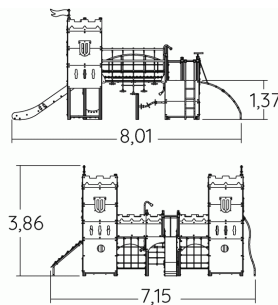

3+

45

2,5m

1 = 8m
2 = 7,15m
3 = 3,86m

Physical inclusion
Sensory inclusion
Cognitive inclusion

Play value :

31

climbing x1	role play x1	sliding x1	meeting x1	handling x1	crawling x2	hiding x4	balancing x2
taking shelter x4	sound stimulation x1	tactile stimulation x1	visual stimulation x5	climbing x2	getting across x5		

Installation of equipment

IMPORTANT: It is essential to refer to the installation instructions for information on the size of the safety areas.

-  Impact area (minimum normative surface)
-  Free space

		
1	1m	7m ²
2	1,37m	48,5m ²
3	2,1m	13m ²
4	2,5m	14,5m ²

2

21h00

0.9m³

83m²

2032kg

-