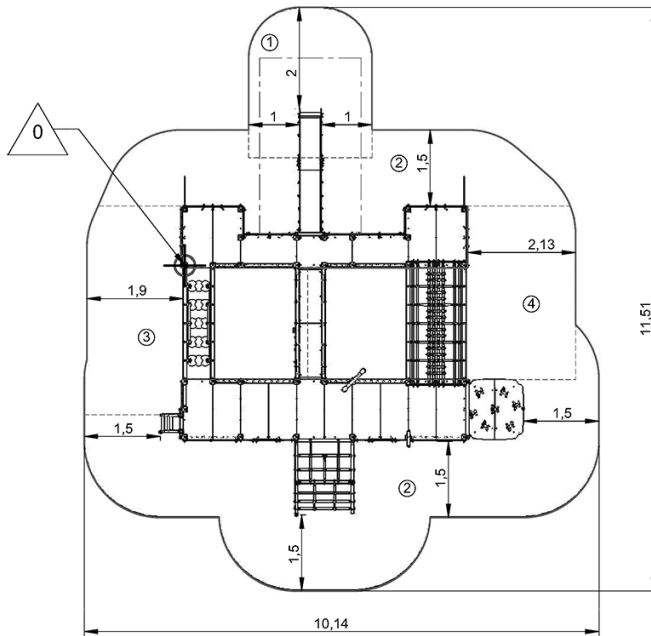

3+

45

2,5m

1 = 8m
2 = 7,15m
3 = 3,86m

Physical inclusion
Sensory inclusion
Cognitive inclusion

Play value :

31

climbing x1	role play x1	sliding x1	meeting x1	handling x1	crawling x2	hiding x4	balancing x2
taking shelter x4	sound stimulation x1	tactile stimulation x1	visual stimulation x5	climbing x2	getting across x5		

Installation of equipment

IMPORTANT: It is essential to refer to the installation instructions for information on the size of the safety areas.

-  Impact area (minimum normative surface)
-  Free space

		
1	1m	7m ²
2	1,37m	48,5m ²
3	2,1m	13m ²
4	2,5m	14,5m ²

2

21h00

0.9m³

83m²

2032kg

-