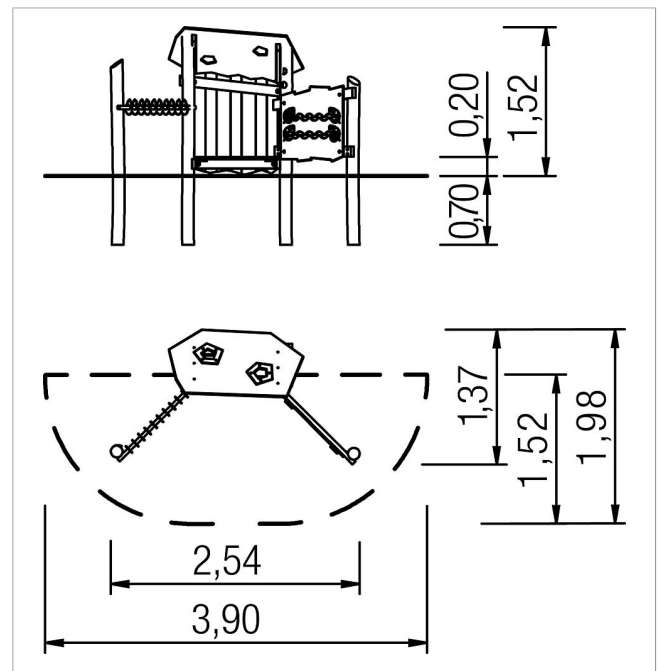

### Scope of delivery

- 4x post construction: robinia
- 1x parapet: robinia
- 1x play parapet beetle race track: high-pressure laminate (HPL), robinia
- 1x play parapet fir: high-pressure laminate (HPL), larch
- 1x square timber: robinia
- 1x sliding game: robinia, high-pressure laminate (HPL)
- 1x seating corner with roof: robinia, high-pressure laminate (HPL)
- fittings: stainless steel

	Material	robinia natural/HPL
	Foundation level	ET 700
	Minimum space	3,90x1,98x2,00 m
	Free falling height	20 cm
	Impact protection net	-
	Foundations	4x CF
	Largest section	-
	Heaviest section	-