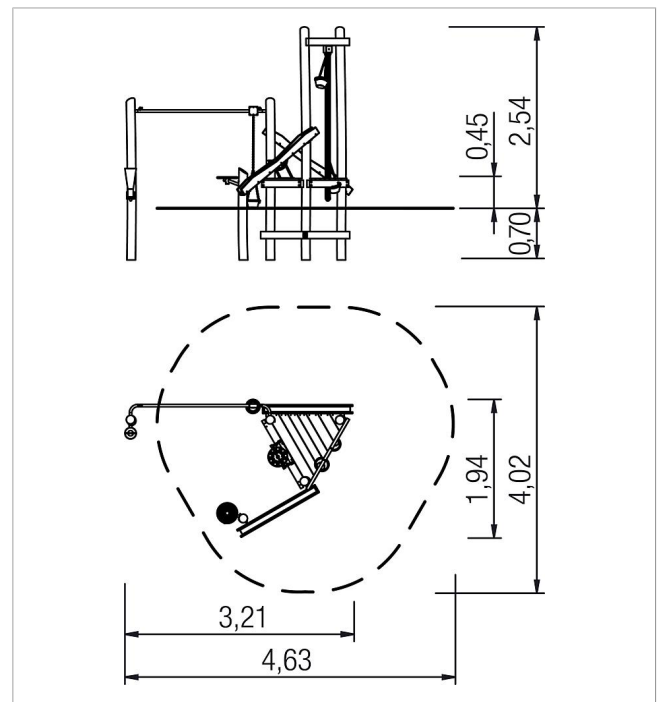

### Scope of delivery

- 5x post construction: robinia
- 1x platform construction: robinia
- 1x overhead conveyor: stainless steel, rubber
- 3x square timber: robinia
- 1x sand lift: robinia, stainless steel
- 2x sand channel: robinia
- 1x sand sieve: stainless steel
- 1x sand sieve: stainless steel
- 1x sand silo: stainless steel
- fittings: stainless steel

	Material	robinia natural
	Foundation level	ET 700
	Minimum space	4,02x4,64x2,59 m
	Free falling height	45 cm
	Impact protection net	-
	Foundations	5x CF