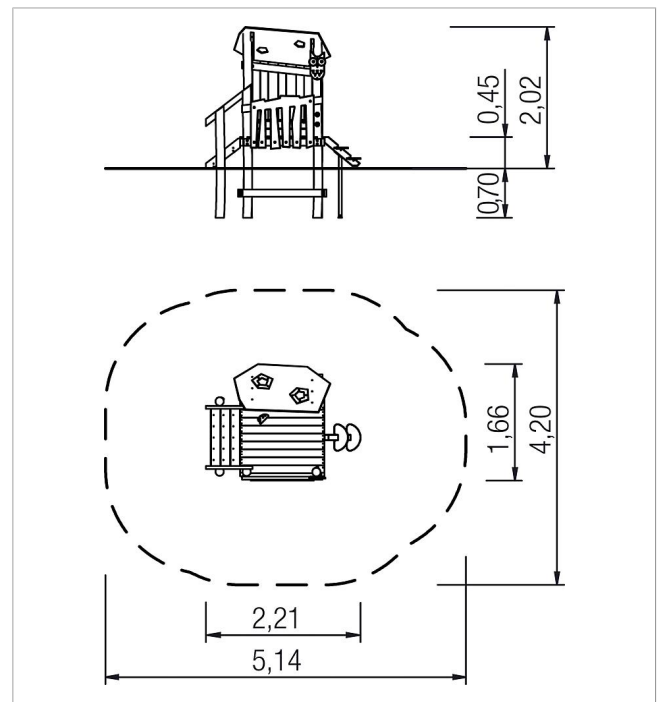

5 45 829 053 04

paradiso Play unit Marika

made in germany

Scope of delivery

- 6x post construction: robinia
- 1x platform construction: robinia
- 1x staircase: robinia
- 1x staircase: robinia, high-pressure laminate (HPL)
- 1x parapet: robinia
- 1x decoration parapet Zaun: high-pressure laminate (HPL), robinia
- 1x play parapet fir: high-pressure laminate (HPL), larch
- 2x decoration element: high-pressure laminate (HPL)
- 1x grip set: aluminium, coated
- 4x square timber: robinia
- 1x seating corner with roof: robinia, high-pressure laminate (HPL)
- fittings: stainless steel

	Material	robinia oiled/HPL
	Foundation level	ET 700
	Minimum space	4,20x5,14x2,25 m
	Free falling height	45 cm
	Impact protection net	-
	Foundations	5x CF
	Largest section	-
	Heaviest section	-