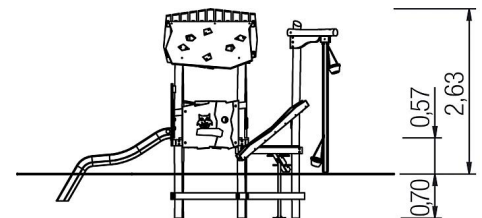

5 45 830 053 04

**paradiso Play unit
Hannu, solo**

made in germany

Scope of delivery

- 5x post construction: robinia
- 2x platform construction: robinia
- 1x leaf roof: robinia, high-pressure laminate (HPL), acrylglas (UV-resistant)
- 1x staircase: robinia, high-pressure laminate (HPL)
- 1x decoration parapet owl: high-pressure laminate (HPL), robinia
- 1x decoration parapet fence: high-pressure laminate (HPL), robinia
- 1x slide entry board: robinia
- 1x grip set: aluminium, coated
- 7x square timber: robinia
- 1x sand crane: robinia, stainless steel
- 1x sand channel: robinia
- fittings: stainless steel

	Material	robinia oiled/HPL
	Foundation level	ET 700
	Minimum space	5,98x4,48x2,63 m
	Free falling height	58 cm
	Impact protection net	7,0 m ²
	Foundations	6x CF
	Largest section	-
	Heaviest section	-