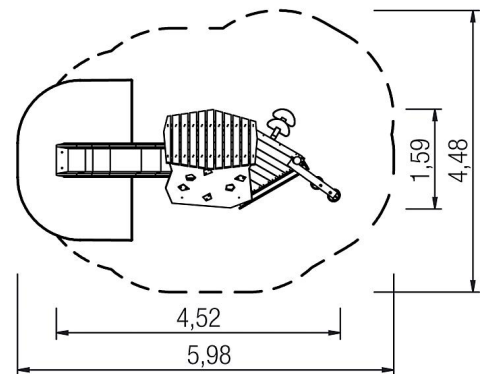

5 45 830 053 04

**paradiso Play unit
Hannu, solo**

made in germany

Scope of delivery

- 5x post construction: robinia
- 2x platform construction: robinia
- 1x leaf roof: robinia, high-pressure laminate (HPL), acrylglas (UV-resistant)
- 1x staircase: robinia, high-pressure laminate (HPL)
- 1x decoration parapet owl: high-pressure laminate (HPL), robinia
- 1x decoration parapet fence: high-pressure laminate (HPL), robinia
- 1x slide entry board: robinia
- 1x grip set: aluminium, coated
- 7x square timber: robinia
- 1x sand crane: robinia, stainless steel
- 1x sand channel: robinia
- fittings: stainless steel

	Material	robinia oiled/HPL
	Foundation level	ET 700
	Minimum space	5,98x4,48x2,63 m
	Free falling height	58 cm
	Impact protection net	7,0 m ²
	Foundations	6x CF
	Largest section	-
	Heaviest section	-